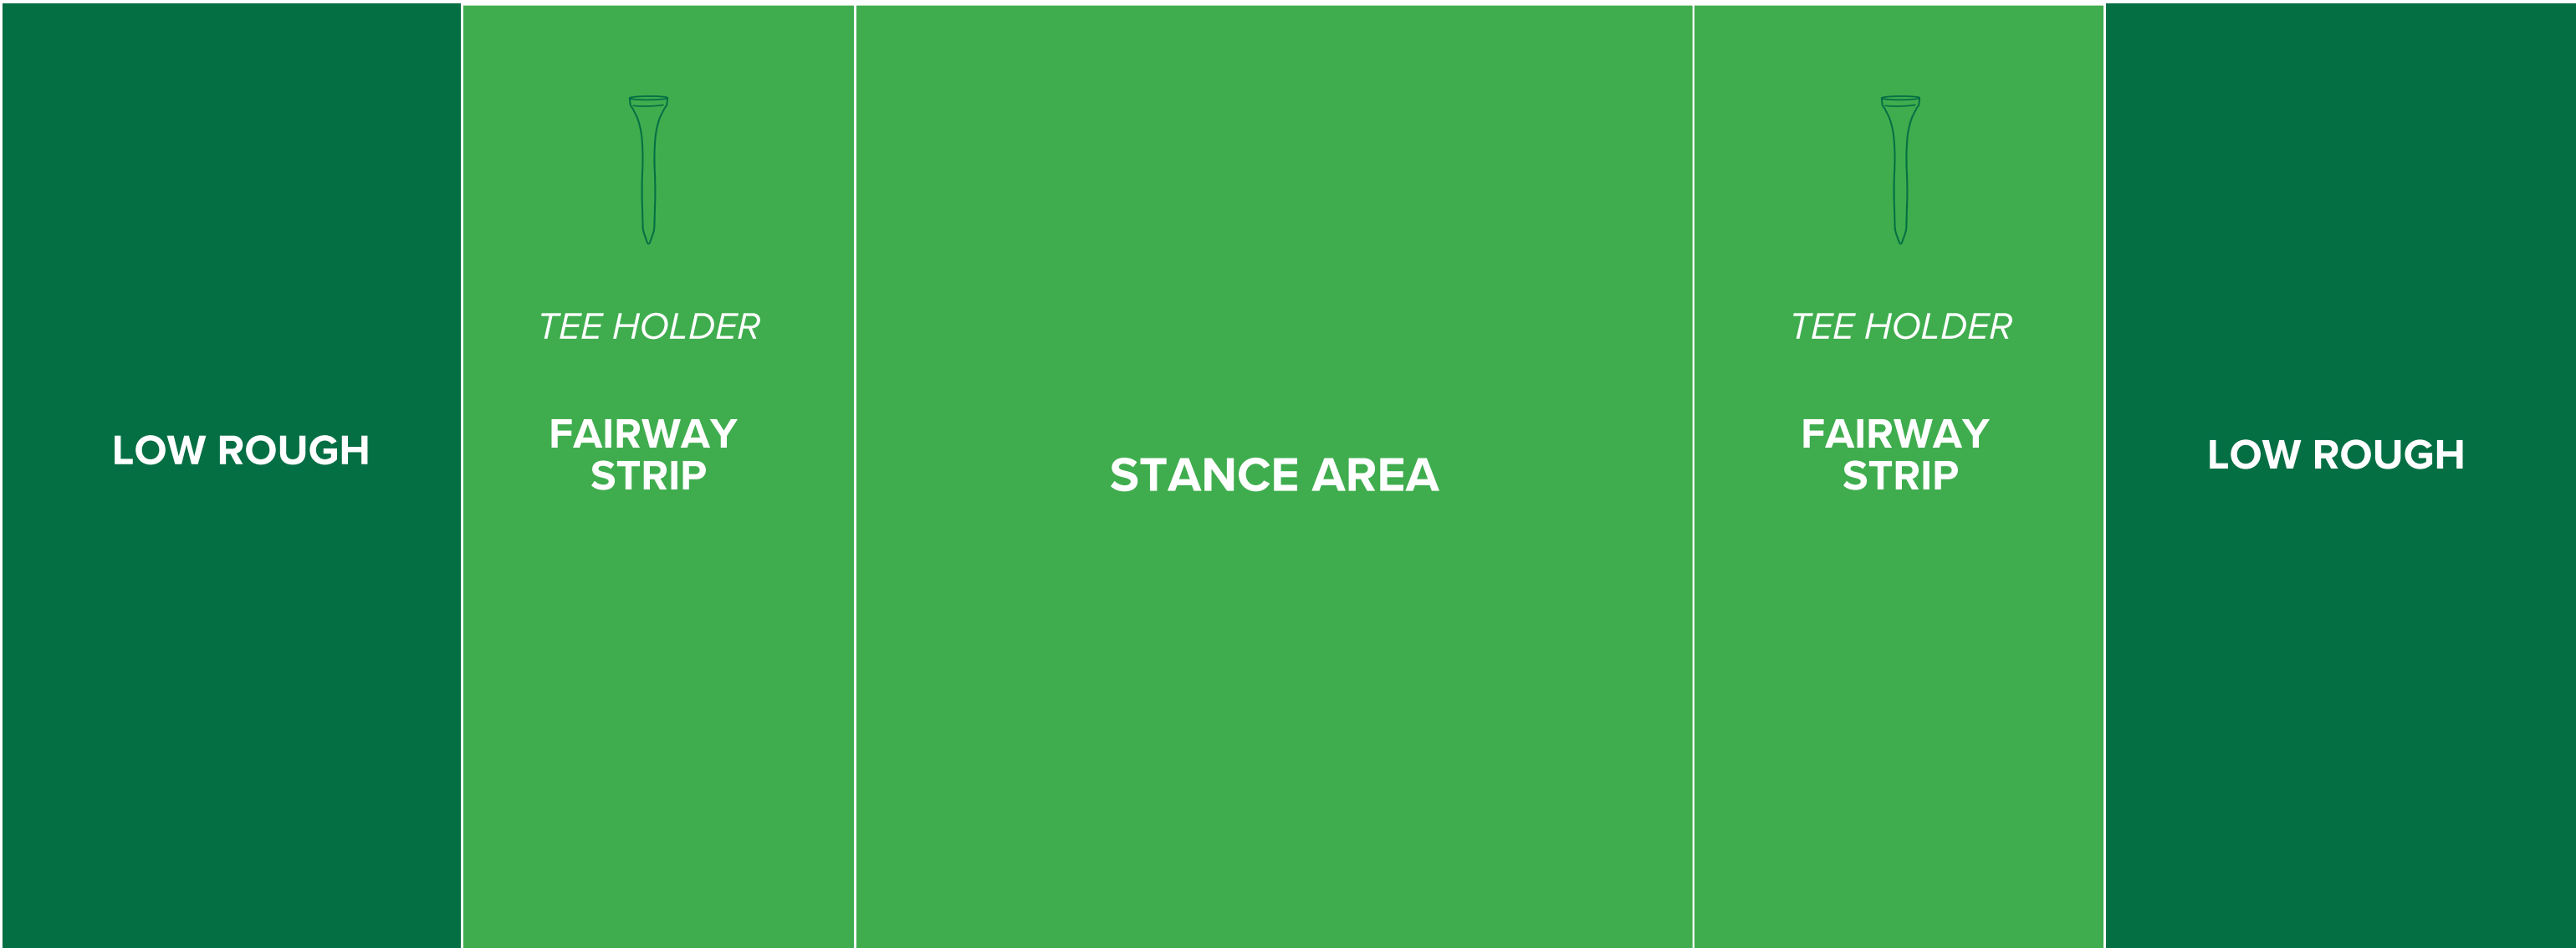

MODEL PS059-090

16.5" LOW ROUGH
END CAP

16" FW STRIP

40" STANCE PANEL - FAIRWAY

16" FW STRIP

16.5" LOW ROUGH
END CAP

TOTAL DIMENSIONS WITH FRAMES = 5'9" X 9'