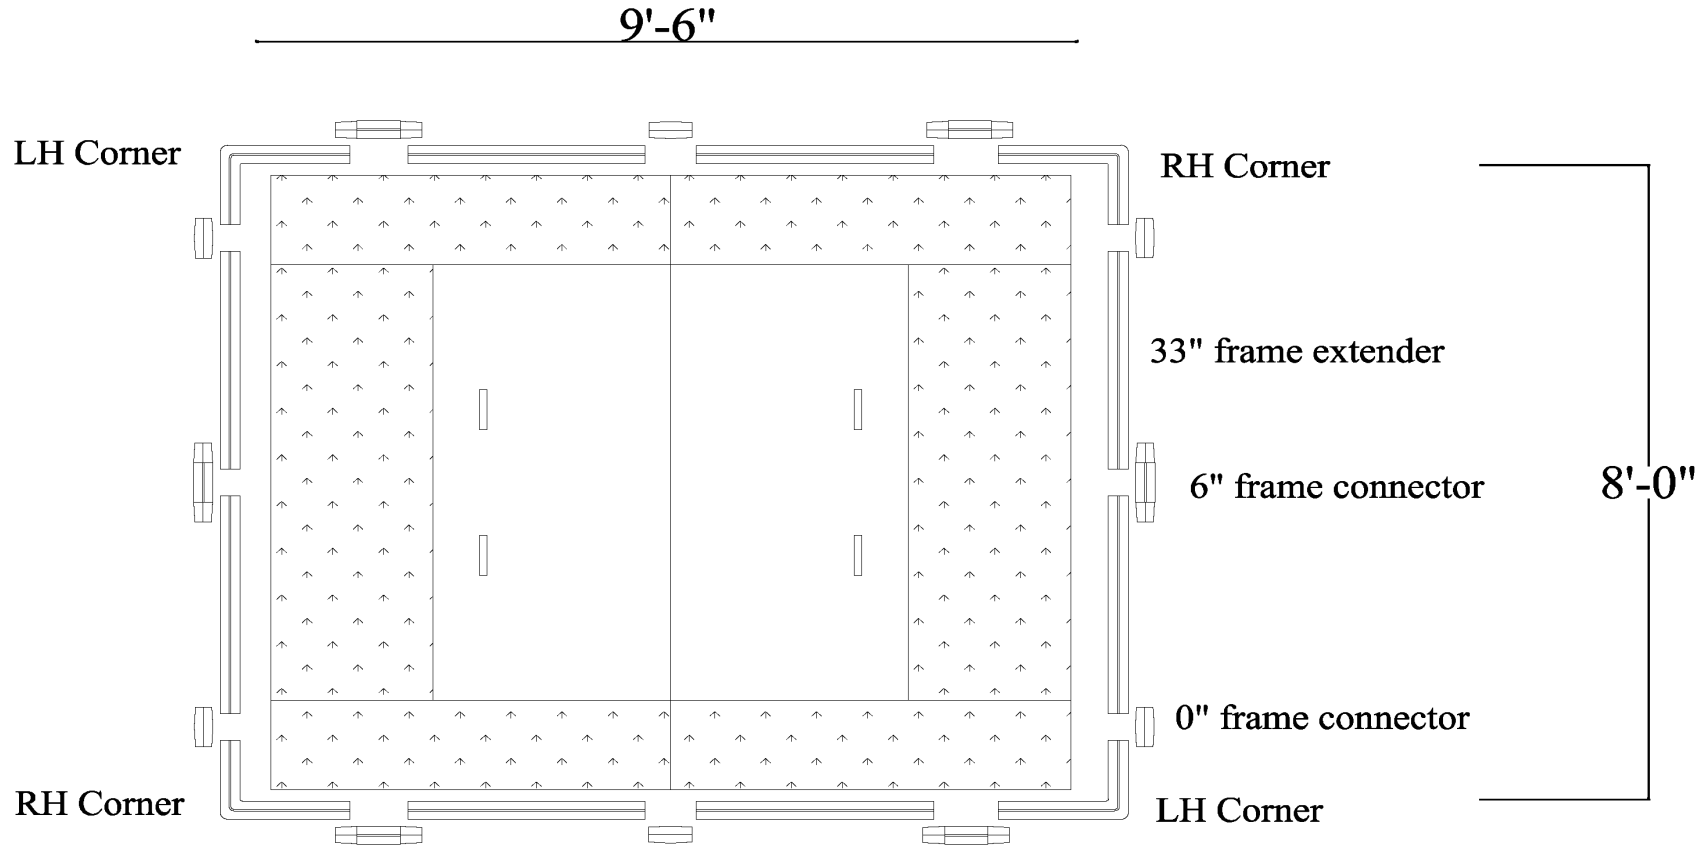

Frame Pattern for TS049 Station

Two 33" by 54" turf pads
fit inside the connected frame

Frame Pattern for TS059 Station

Two 33" by 66" turf pads fit inside connected frame

Frame Pattern for PS059 Station

Two 33" by 66" turf pads and two 16.5" by 66" rough turf pads fit inside the connected frame

Dimensions for base

Assembly PS080 Model

Frame Parts;

- 2 - #1 right corner
- 2 - #2 left corner
- 10 - 0" frame connector
- 2 - 6" frame connector
- 8 - 33" frame extender

Turf Panels;

- 2 - 16.5" x 66" side end caps
- 4 - 13.5" x 49.5" front and back corner caps
- 2 - 33" x 66" fairway panels

Assembly PS080 Plus Model

Frame Parts;

- 2 - #1 right corner
- 2 - #2 left corner
- 6 - 0" frame connector
- 6 - 6" frame connector
- 8 - 33" frame extender

Turf Panels;

- 2 - 22.5" x 66" side end caps
- 4 - 13.5" x 55.5" front and back corner caps
- 2 - 33" x 66" fairway panels

Assembly TB080 Model

Frame Parts;

- 2 - #1 right corner
- 2 - #2 left corner
- 12 - 0" frame connector
- 2 - 6" frame connector
- 10 - 33" frame extender

Turf Panels;

- 2 - 16.5" x 66" side end caps
- 4 - 13.5" x 66" front and back corner caps
- 3 - 33" x 66" fairway panels