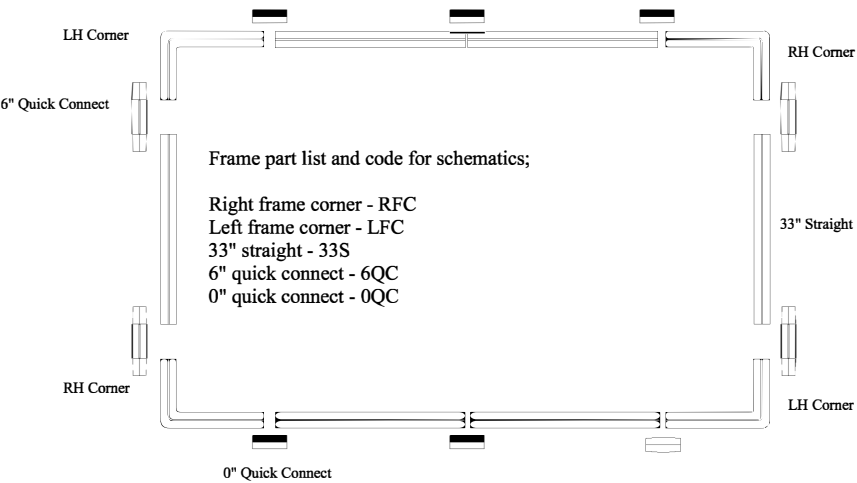

Frame Pattern for TS049 Station

Two 33" by 54" turf pads
fit inside the connected frame

Frame Pattern for TS059 Station

Two 33" by 66" turf pads fit inside connected frame

Frame Pattern for PS059 Station

Two 33" by 66" turf pads and two 16.5" by 66" rough turf pads fit inside the connected frame

Dimensions for base

Assembly PS080 Model

Frame Parts;

- 2 - #1 right corner
- 2 - #2 left corner
- 10 - 0" frame connector
- 2 - 6" frame connector
- 8 - 33" frame extender

Turf Panels;

- 2 - 16.5" x 66" side end caps
- 4 - 13.5" x 49.5" front and back corner caps
- 2 - 33" x 66" fairway panels

Assembly PS080 Plus Model

Frame Parts;

- 2 - #1 right corner
- 2 - #2 left corner
- 6 - 0" frame connector
- 6 - 6" frame connector
- 8 - 33" frame extender

Turf Panels;

- 2 - 22.5" x 66" side end caps
- 4 - 13.5" x 55.5" front and back corner caps
- 2 - 33" x 66" fairway panels

Assembly TB080 Model

Frame Parts;

- 2 - #1 right corner
- 2 - #2 left corner
- 12 - 0" frame connector
- 2 - 6" frame connector
- 10 - 33" frame extender

Turf Panels;

- 2 - 16.5" x 66" side end caps
- 4 - 13.5" x 66" front and back corner caps
- 3 - 33" x 66" fairway panels