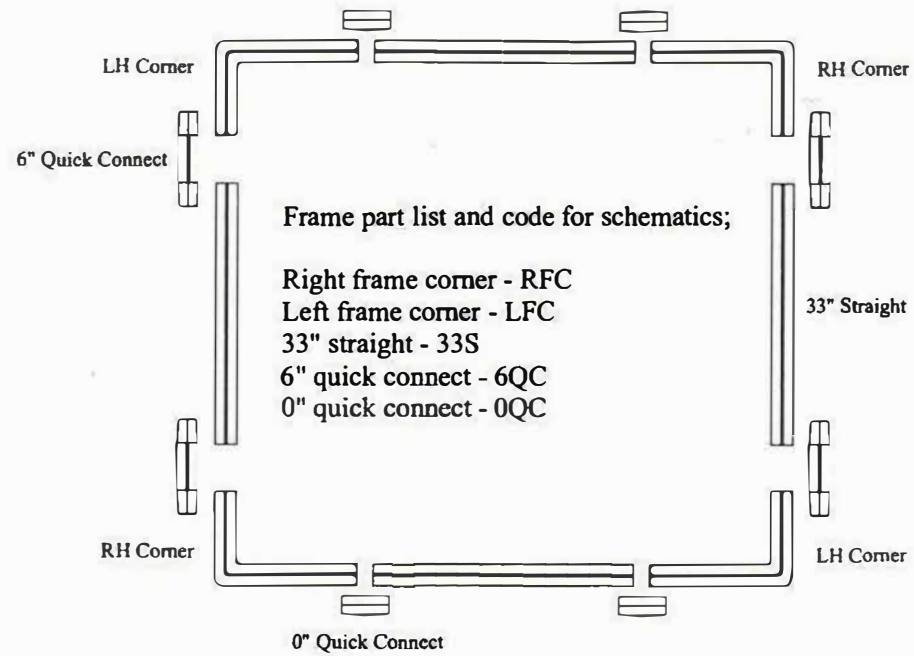

Frame Pattern for TS049 Station

Two 33" by 54" turf pads
fit inside the connected frame

Frame Pattern for TS059 Station

Two 33" by 66" turf pads fit inside connected frame

Frame Pattern for PS059 Station

Two 33" by 66" turf pads and two 16.5" by 66" rough turf pads fit inside the connected frame

Dimensions for base

Assembly PS080 Model

Frame Parts;

- 2 - #1 right corner
- 2 - #2 left corner
- 10 - 0" frame connector
- 2 - 6" frame connector
- 8 - 33" frame extender

Turf Panels;

- 2 - 16.5" x 66" side end caps
- 4 - 13.5" x 49.5" front and back corner caps
- 2 - 33" x 66" fairway panels

Assembly PS080 Plus Model

Frame Parts;

- 2 - #1 right corner
- 2 - #2 left corner
- 6 - 0" frame connector
- 6 - 6" frame connector
- 8 - 33" frame extender

Turf Panels;

- 2 - 22.5" x 66" side end caps
- 4 - 13.5" x 55.5" front and back corner caps
- 2 - 33" x 66" fairway panels

Assembly TB080 Model

Frame Parts;

- 2 - #1 right corner
- 2 - #2 left corner
- 12 - 0" frame connector
- 2 - 6" frame connector
- 10 - 33" frame extender

Turf Panels;

- 2 - 16.5" x 66" side end caps
- 4 - 13.5" x 66" front and back corner caps
- 3 - 33" x 66" fairway panels