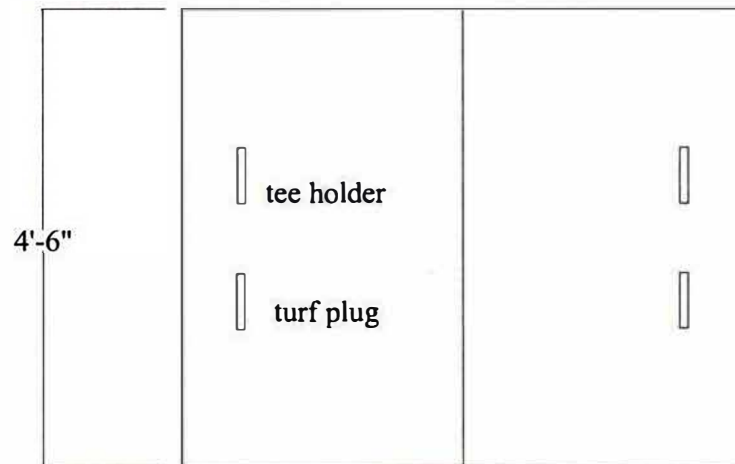

Frame Pattern for TS049 Station

Two 33" by 54" turf pads
fit inside the connected frame

Frame Pattern for TS059 Station

Two 33" by 66" turf pads fit inside connected frame

Frame Pattern for PS059 Station

Two 33" by 66" turf pads and two 16.5" by 66" rough turf pads fit inside the connected frame

Dimensions for base

Assembly PS080 Model

Frame Parts;

- 2 - #1 right corner
- 2 - #2 left corner
- 10 - 0" frame connector
- 2 - 6" frame connector
- 8 - 33" frame extender

Turf Panels;

- 2 - 16.5" x 66" side end caps
- 4 - 13.5" x 49.5" front and back corner caps
- 2 - 33" x 66" fairway panels

Assembly PS080 Plus Model

Frame Parts;

- 2 - #1 right corner
- 2 - #2 left corner
- 6 - 0" frame connector
- 6 - 6" frame connector
- 8 - 33" frame extender

Turf Panels;

- 2 - 22.5" x 66" side end caps
- 4 - 13.5" x 55.5" front and back corner caps
- 2 - 33" x 66" fairway panels