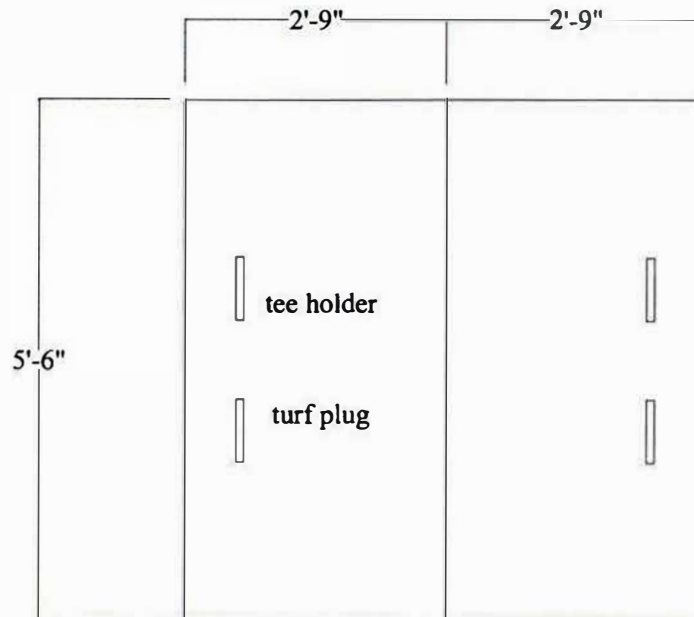

Frame Pattern for TS049 Station

Two 33" by 54" turf pads
fit inside the connected frame

Frame Pattern for TS059 Station

Two 33" by 66" turf pads fit inside connected frame

Frame Pattern for PS059 Station

Two 33" by 66" turf pads and two 16.5" by 66" rough turf pads fit inside the connected frame

Dimensions for base

Assembly PS080 Model

Frame Parts;

- 2 - #1 right corner
- 2 - #2 left corner
- 10 - 0" frame connector
- 2 - 6" frame connector
- 8 - 33" frame extender

Turf Panels;

- 2 - 16.5" x 66" side end caps
- 4 - 13.5" x 49.5" front and back corner caps
- 2 - 33" x 66" fairway panels

Assembly PS080 Plus Model

Frame Parts;

- 2 - #1 right corner
- 2 - #2 left corner
- 6 - 0" frame connector
- 6 - 6" frame connector
- 8 - 33" frame extender

Turf Panels;

- 2 - 22.5" x 66" side end caps
- 4 - 13.5" x 55.5" front and back corner caps
- 2 - 33" x 66" fairway panels

Assembly TB080 Model

Frame Parts;

- 2 - #1 right corner
- 2 - #2 left corner
- 12 - 0" frame connector
- 2 - 6" frame connector
- 10 - 33" frame extender

Turf Panels;

- 2 - 16.5" x 66" side end caps
- 4 - 13.5" x 66" front and back corner caps
- 3 - 33" x 66" fairway panels