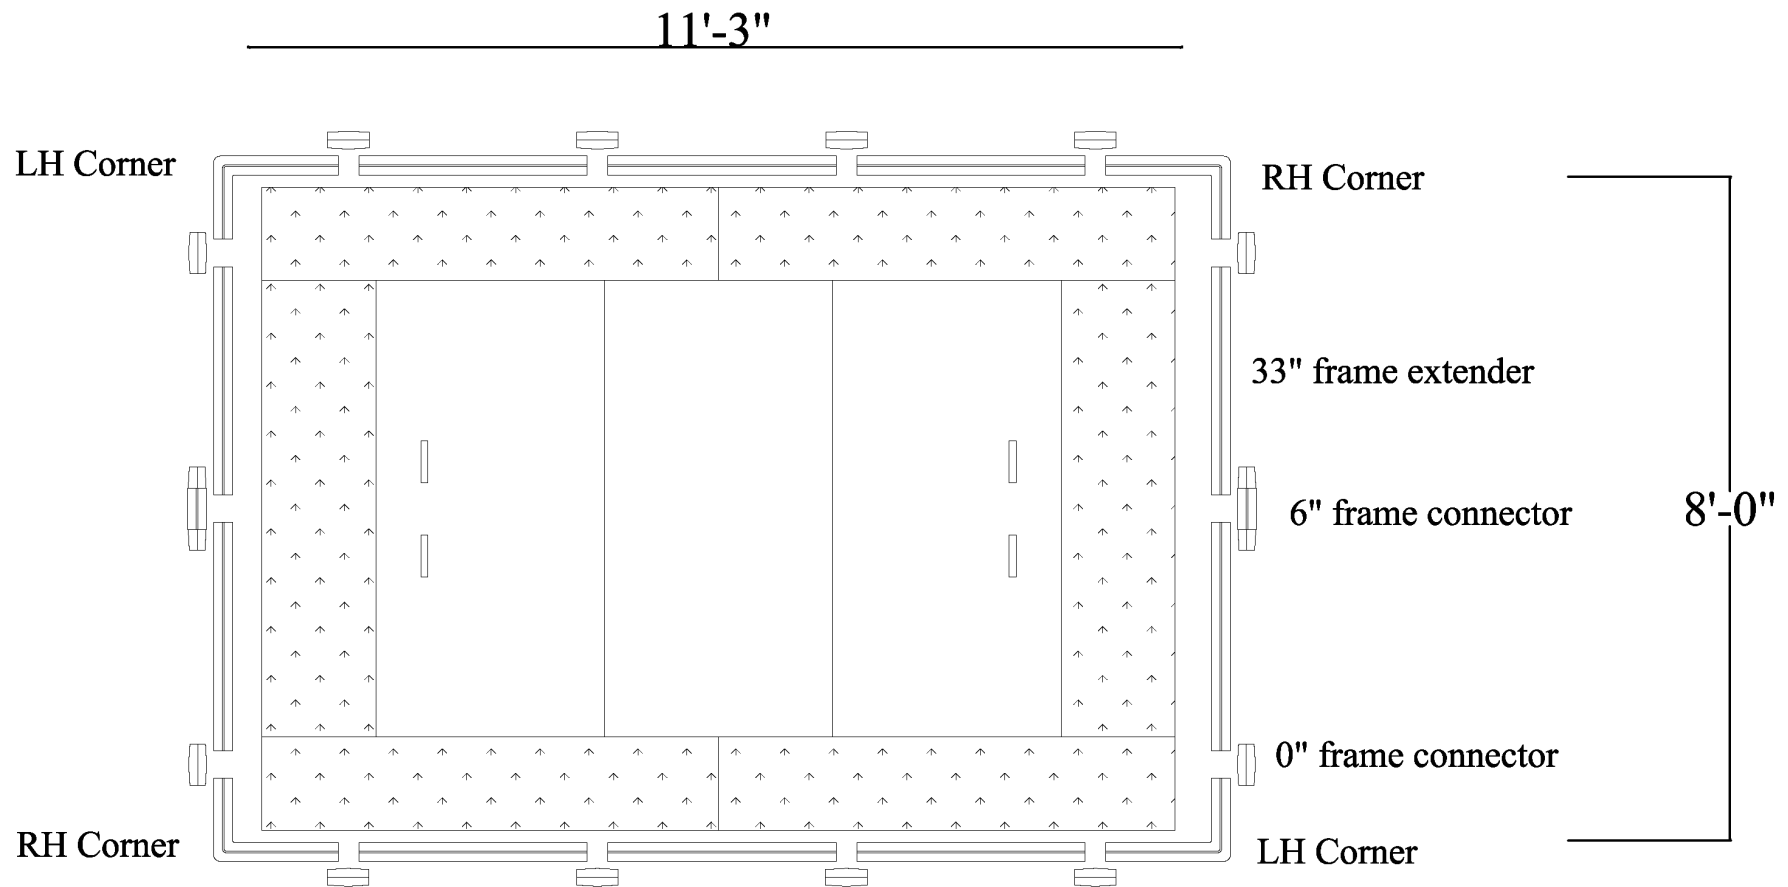

Frame Pattern for TS049 Station

Two 33" by 54" turf pads
fit inside the connected frame

Frame Pattern for TS059 Station

Two 33" by 66" turf pads fit inside connected frame

Frame Pattern for PS059 Station

Two 33" by 66" turf pads and two 16.5" by 66" rough turf pads fit inside the connected frame

Dimensions for base

Assembly PS080 Model

Frame Parts;

- 2 - #1 right corner
- 2 - #2 left corner
- 10 - 0" frame connector
- 2 - 6" frame connector
- 8 - 33" frame extender

Turf Panels;

- 2 - 16.5" x 66" side end caps
- 4 - 13.5" x 49.5" front and back corner caps
- 2 - 33" x 66" fairway panels

Assembly PS080 Plus Model

Frame Parts;

- 2 - #1 right corner
- 2 - #2 left corner
- 6 - 0" frame connector
- 6 - 6" frame connector
- 8 - 33" frame extender

Turf Panels;

- 2 - 22.5" x 66" side end caps
- 4 - 13.5" x 55.5" front and back corner caps
- 2 - 33" x 66" fairway panels

Assembly TB080 Model

Frame Parts;

- 2 - #1 right corner
- 2 - #2 left corner
- 12 - 0" frame connector
- 2 - 6" frame connector
- 10 - 33" frame extender

Turf Panels;

- 2 - 16.5" x 66" side end caps
- 4 - 13.5" x 66" front and back corner caps
- 3 - 33" x 66" fairway panels