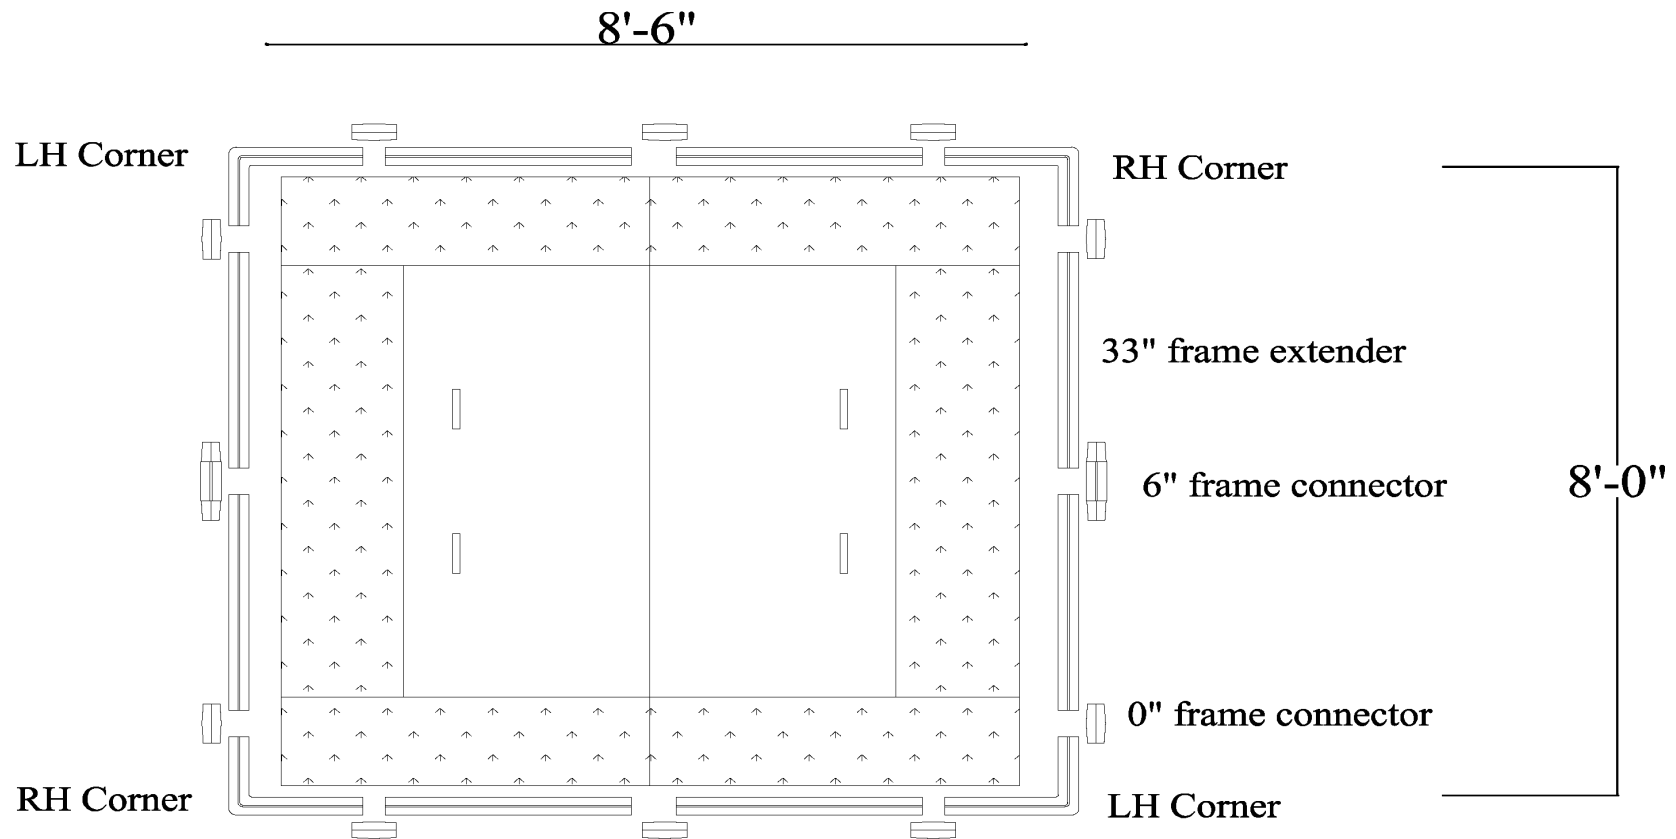

Frame Pattern for TS049 Station

Two 33" by 54" turf pads
fit inside the connected frame

Frame Pattern for TS059 Station

Two 33" by 66" turf pads fit inside connected frame

Frame Pattern for PS059 Station

Two 33" by 66" turf pads and two 16.5" by 66" rough turf pads fit inside the connected frame

Dimensions for base

Assembly PS080 Model

Frame Parts;

- 2 - #1 right corner
- 2 - #2 left corner
- 10 - 0" frame connector
- 2 - 6" frame connector
- 8 - 33" frame extender

Turf Panels;

- 2 - 16.5" x 66" side end caps
- 4 - 13.5" x 49.5" front and back corner caps
- 2 - 33" x 66" fairway panels

Assembly PS080 Plus Model

Frame Parts;

- 2 - #1 right corner
- 2 - #2 left corner
- 6 - 0" frame connector
- 6 - 6" frame connector
- 8 - 33" frame extender

Turf Panels;

- 2 - 22.5" x 66" side end caps
- 4 - 13.5" x 55.5" front and back corner caps
- 2 - 33" x 66" fairway panels

Assembly TB080 Model

Frame Parts;

- 2 - #1 right corner
- 2 - #2 left corner
- 12 - 0" frame connector
- 2 - 6" frame connector
- 10 - 33" frame extender

Turf Panels;

- 2 - 16.5" x 66" side end caps
- 4 - 13.5" x 66" front and back corner caps
- 3 - 33" x 66" fairway panels