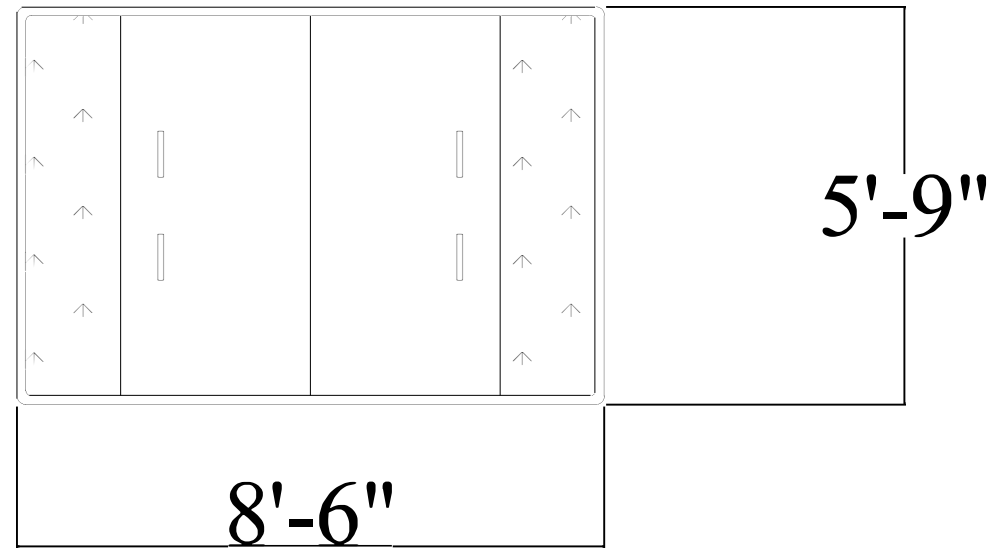

Frame Pattern for TS049 Station

Two 33" by 54" turf pads
fit inside the connected frame

Frame Pattern for TS059 Station

Two 33" by 66" turf pads fit inside connected frame

Frame Pattern for PS059 Station

Two 33" by 66" turf pads and two 16.5" by 66" rough turf pads fit inside the connected frame

Dimensions for base

Assembly PS080 Model

Frame Parts;

- 2 - #1 right corner
- 2 - #2 left corner
- 10 - 0" frame connector
- 2 - 6" frame connector
- 8 - 33" frame extender

Turf Panels;

- 2 - 16.5" x 66" side end caps
- 4 - 13.5" x 49.5" front and back corner caps
- 2 - 33" x 66" fairway panels

Assembly PS080 Plus Model

Frame Parts;

- 2 - #1 right corner
- 2 - #2 left corner
- 6 - 0" frame connector
- 6 - 6" frame connector
- 8 - 33" frame extender

Turf Panels;

- 2 - 22.5" x 66" side end caps
- 4 - 13.5" x 55.5" front and back corner caps
- 2 - 33" x 66" fairway panels

Assembly TB080 Model

Frame Parts;

- 2 - #1 right corner
- 2 - #2 left corner
- 12 - 0" frame connector
- 2 - 6" frame connector
- 10 - 33" frame extender

Turf Panels;

- 2 - 16.5" x 66" side end caps
- 4 - 13.5" x 66" front and back corner caps
- 3 - 33" x 66" fairway panels