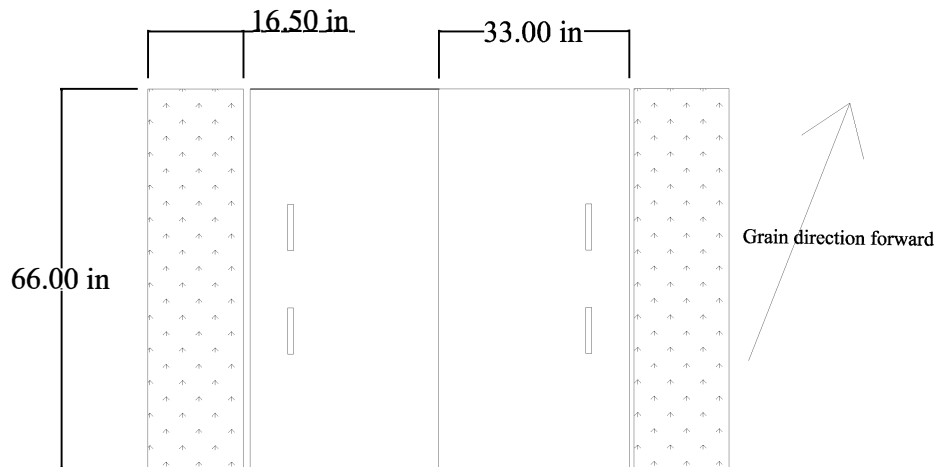

Frame Pattern for TS049 Station

Two 33" by 54" turf pads
fit inside the connected frame

Frame Pattern for TS059 Station

Two 33" by 66" turf pads fit inside connected frame

Frame Pattern for PS059 Station

Two 33" by 66" turf pads and two 16.5" by 66" rough turf pads fit inside the connected frame

Dimensions for base

Assembly PS080 Model

Frame Parts;

- 2 - #1 right corner
- 2 - #2 left corner
- 10 - 0" frame connector
- 2 - 6" frame connector
- 8 - 33" frame extender

Turf Panels;

- 2 - 16.5" x 66" side end caps
- 4 - 13.5" x 49.5" front and back corner caps
- 2 - 33" x 66" fairway panels

Assembly PS080 Plus Model

Frame Parts;

- 2 - #1 right corner
- 2 - #2 left corner
- 6 - 0" frame connector
- 6 - 6" frame connector
- 8 - 33" frame extender

Turf Panels;

- 2 - 22.5" x 66" side end caps
- 4 - 13.5" x 55.5" front and back corner caps
- 2 - 33" x 66" fairway panels

Assembly TB080 Model

Frame Parts;

- 2 - #1 right corner
- 2 - #2 left corner
- 12 - 0" frame connector
- 2 - 6" frame connector
- 10 - 33" frame extender

Turf Panels;

- 2 - 16.5" x 66" side end caps
- 4 - 13.5" x 66" front and back corner caps
- 3 - 33" x 66" fairway panels