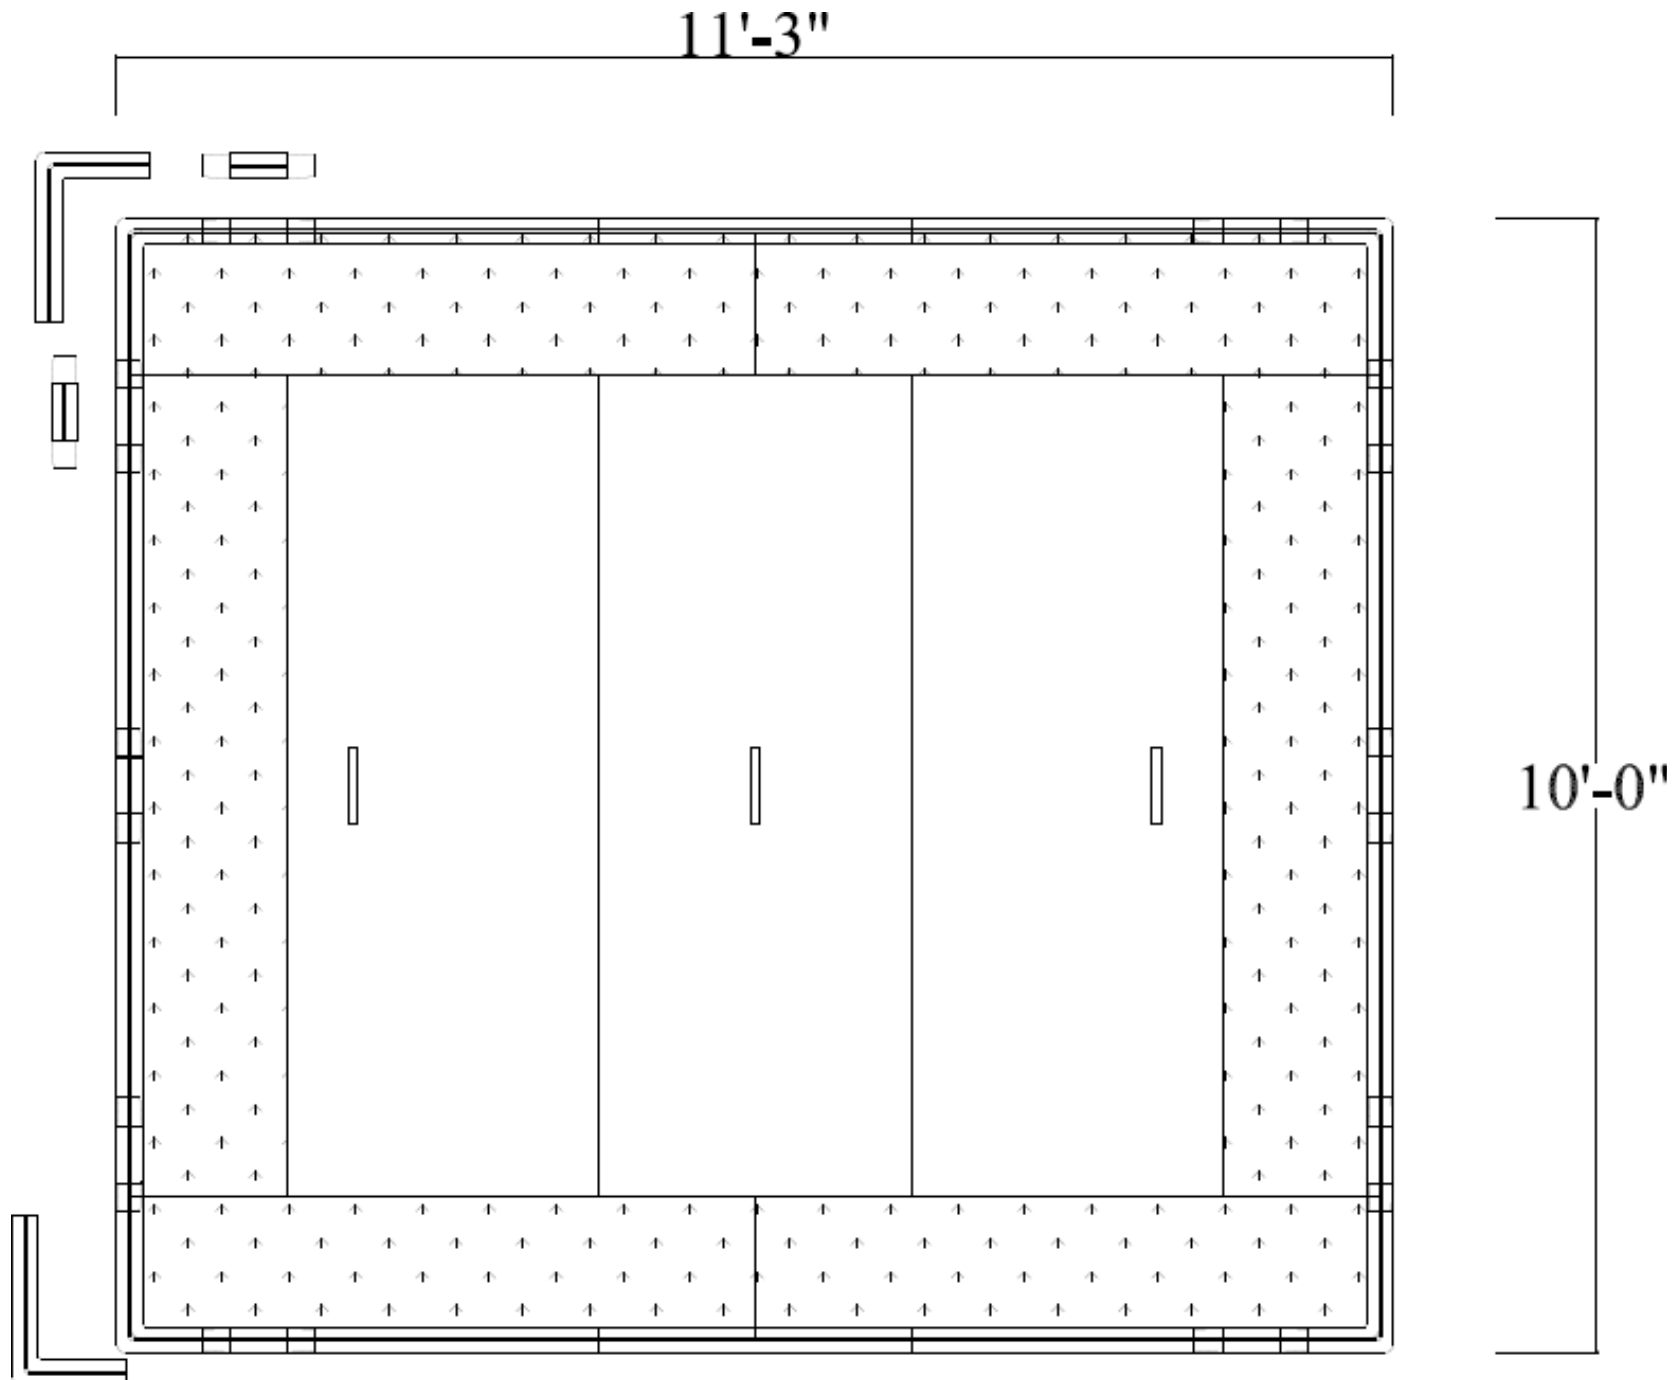

Frame Pattern TB100 3 panel no parts listed