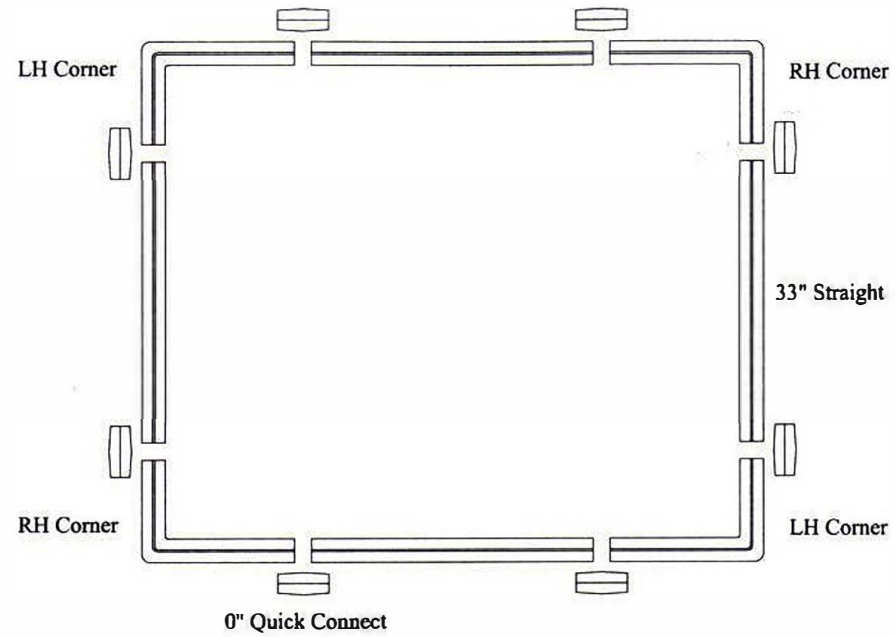

Frame Pattern for TS049 Station

Two 33" by 54" turf pads
fit inside the connected frame

Frame Pattern for TS059 Station

Two 33" by 66" turf pads fit inside connected frame

Frame Pattern for PS059 Station

Two 33" by 66" turf pads and two 16.5" by 66" rough turf pads fit inside the connected frame

Dimensions for base

Assembly PS080 Model

Frame Parts;

- 2 - #1 right corner
- 2 - #2 left corner
- 10 - 0" frame connector
- 2 - 6" frame connector
- 8 - 33" frame extender

Turf Panels;

- 2 - 16.5" x 66" side end caps
- 4 - 13.5" x 49.5" front and back corner caps
- 2 - 33" x 66" fairway panels

Assembly PS080 Plus Model

Frame Parts;

- 2 - #1 right corner
- 2 - #2 left corner
- 6 - 0" frame connector
- 6 - 6" frame connector
- 8 - 33" frame extender

Turf Panels;

- 2 - 22.5" x 66" side end caps
- 4 - 13.5" x 55.5" front and back corner caps
- 2 - 33" x 66" fairway panels

Assembly TB080 Model

Frame Parts;

- 2 - #1 right corner
- 2 - #2 left corner
- 12 - 0" frame connector
- 2 - 6" frame connector
- 10 - 33" frame extender

Turf Panels;

- 2 - 16.5" x 66" side end caps
- 4 - 13.5" x 66" front and back corner caps
- 3 - 33" x 66" fairway panels