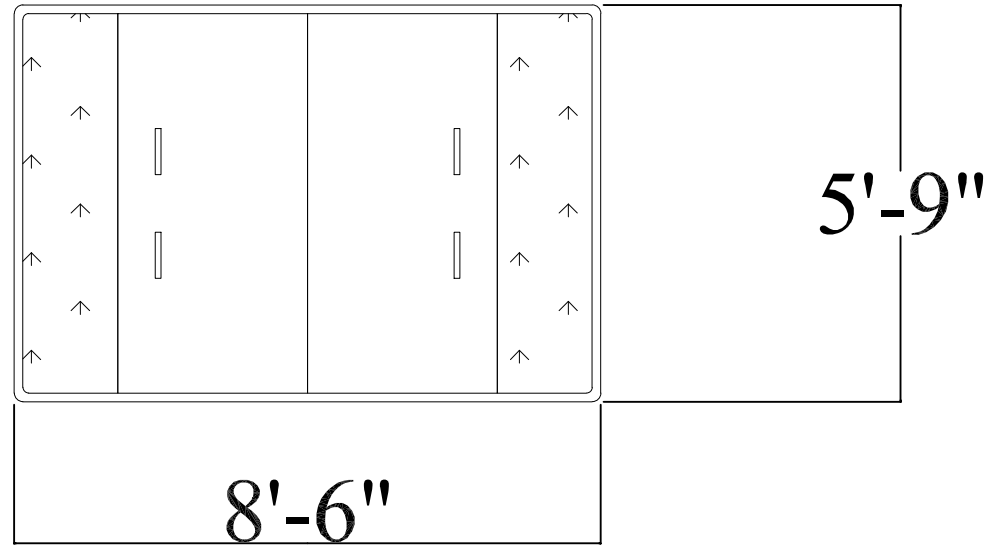

Frame Pattern for TS049 Station

Two 33" by 54" turf pads
fit inside the connected frame

Frame Pattern for TS059 Station

Two 33" by 66" turf pads fit inside connected frame

Frame Pattern for PS059 Station

Two 33" by 66" turf pads and two 16.5" by 66" rough turf pads fit inside the connected frame

Dimensions for base

Assembly PS080 Model

Frame Parts;

- 2 - #1 right corner
- 2 - #2 left corner
- 10 - 0" frame connector
- 2 - 6" frame connector
- 8 - 33" frame extender

Turf Panels;

- 2 - 16.5" x 66" side end caps
- 4 - 13.5" x 49.5" front and back corner caps
- 2 - 33" x 66" fairway panels

Assembly PS080 Plus Model

Frame Parts;

- 2 - #1 right corner
- 2 - #2 left corner
- 6 - 0" frame connector
- 6 - 6" frame connector
- 8 - 33" frame extender

Turf Panels;

- 2 - 22.5" x 66" side end caps
- 4 - 13.5" x 55.5" front and back corner caps
- 2 - 33" x 66" fairway panels

Assembly TB080 Model

Frame Parts;

- 2 - #1 right corner
- 2 - #2 left corner
- 12 - 0" frame connector
- 2 - 6" frame connector
- 10 - 33" frame extender

Turf Panels;

- 2 - 16.5" x 66" side end caps
- 4 - 13.5" x 66" front and back corner caps
- 3 - 33" x 66" fairway panels