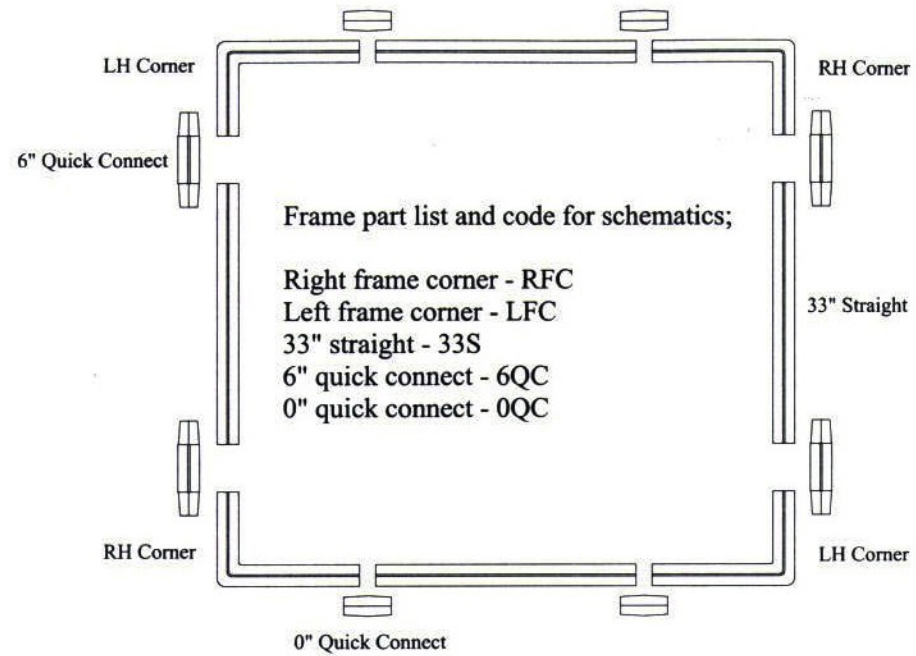

Frame Pattern for TS049 Station

Two 33" by 54" turf pads
fit inside the connected frame

Frame Pattern for TS059 Station

Two 33" by 66" turf pads fit inside connected frame

Frame Pattern for PS059 Station

Two 33" by 66" turf pads and two 16.5" by 66" rough turf pads fit inside the connected frame

Dimensions for base

Assembly PS080 Model

Frame Parts;

- 2 - #1 right corner
- 2 - #2 left corner
- 10 - 0" frame connector
- 2 - 6" frame connector
- 8 - 33" frame extender

Turf Panels;

- 2 - 16.5" x 66" side end caps
- 4 - 13.5" x 49.5" front and back corner caps
- 2 - 33" x 66" fairway panels

Assembly PS080 Plus Model

Frame Parts;

- 2 - #1 right corner
- 2 - #2 left corner
- 6 - 0" frame connector
- 6 - 6" frame connector
- 8 - 33" frame extender

Turf Panels;

- 2 - 22.5" x 66" side end caps
- 4 - 13.5" x 55.5" front and back corner caps
- 2 - 33" x 66" fairway panels

Assembly TB080 Model

Frame Parts;

- 2 - #1 right corner
- 2 - #2 left corner
- 12 - 0" frame connector
- 2 - 6" frame connector
- 10 - 33" frame extender

Turf Panels;

- 2 - 16.5" x 66" side end caps
- 4 - 13.5" x 66" front and back corner caps
- 3 - 33" x 66" fairway panels