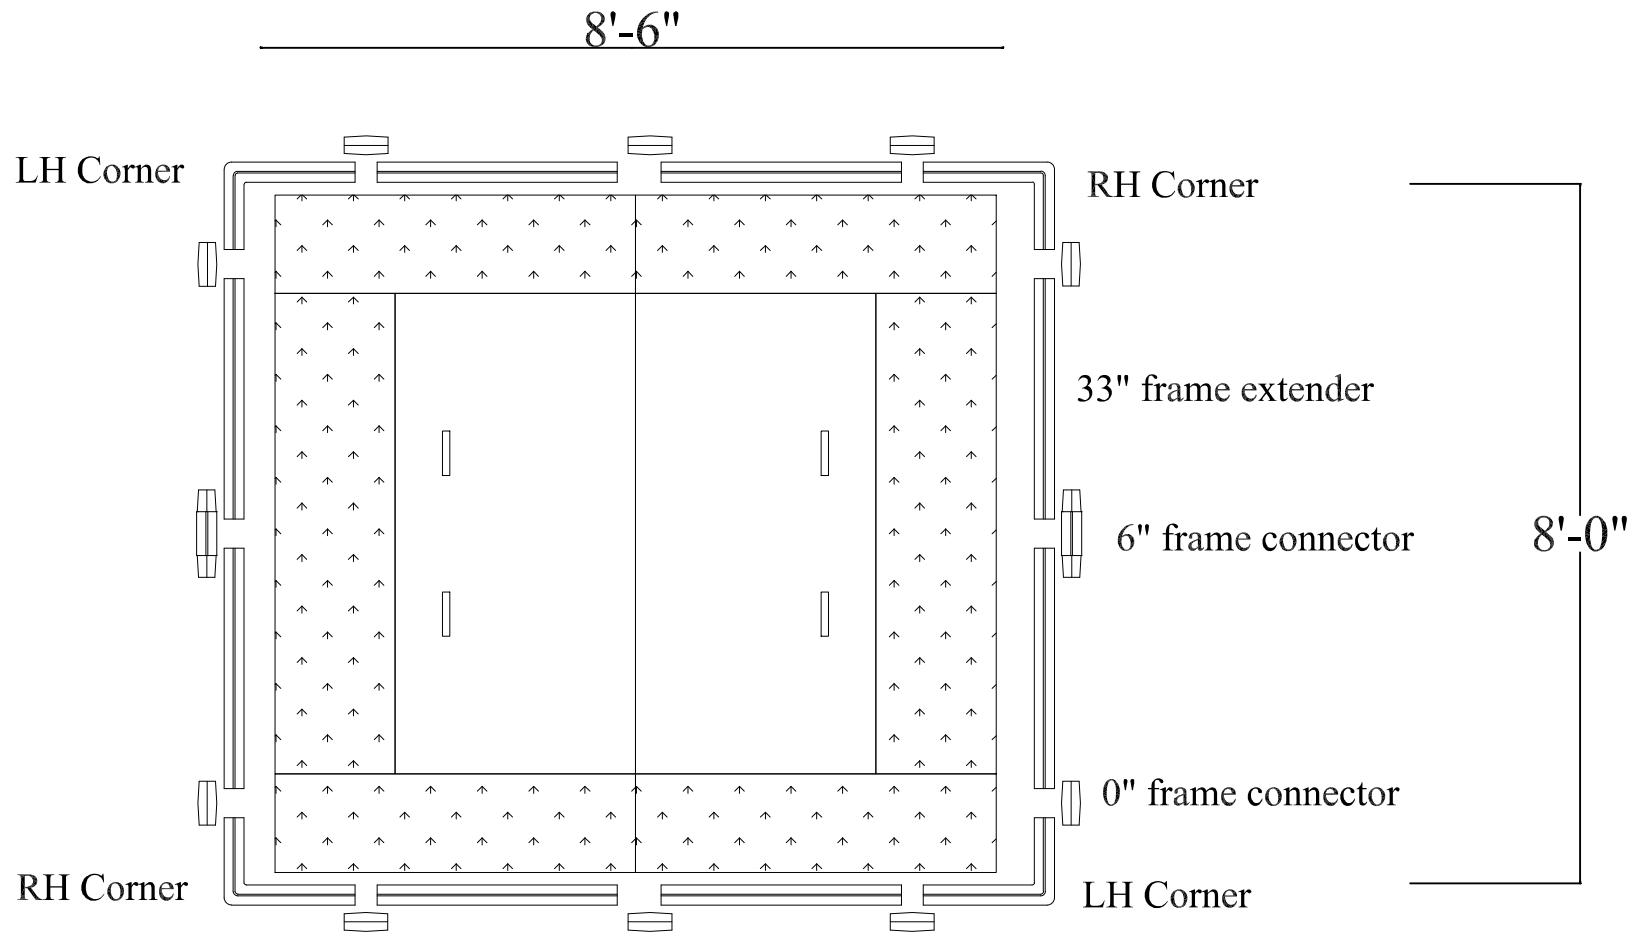

Frame Pattern for TS049 Station

Two 33" by 54" turf pads
fit inside the connected frame

Frame Pattern for TS059 Station

Two 33" by 66" turf pads fit inside connected frame

Frame Pattern for PS059 Station

Two 33" by 66" turf pads and two 16.5" by 66" rough turf pads fit inside the connected frame

Dimensions for base

Assembly PS080 Model

Frame Parts;

- 2 - #1 right corner
- 2 - #2 left corner
- 10 - 0" frame connector
- 2 - 6" frame connector
- 8 - 33" frame extender

Turf Panels;

- 2 - 16.5" x 66" side end caps
- 4 - 13.5" x 49.5" front and back corner caps
- 2 - 33" x 66" fairway panels

Assembly PS080 Plus Model

Frame Parts;

- 2 - #1 right corner
- 2 - #2 left corner
- 6 - 0" frame connector
- 6 - 6" frame connector
- 8 - 33" frame extender

Turf Panels;

- 2 - 22.5" x 66" side end caps
- 4 - 13.5" x 55.5" front and back corner caps
- 2 - 33" x 66" fairway panels

Assembly TB080 Model

Frame Parts;

- 2 - #1 right corner
- 2 - #2 left corner
- 12 - 0" frame connector
- 2 - 6" frame connector
- 10 - 33" frame extender

Turf Panels;

- 2 - 16.5" x 66" side end caps
- 4 - 13.5" x 66" front and back corner caps
- 3 - 33" x 66" fairway panels