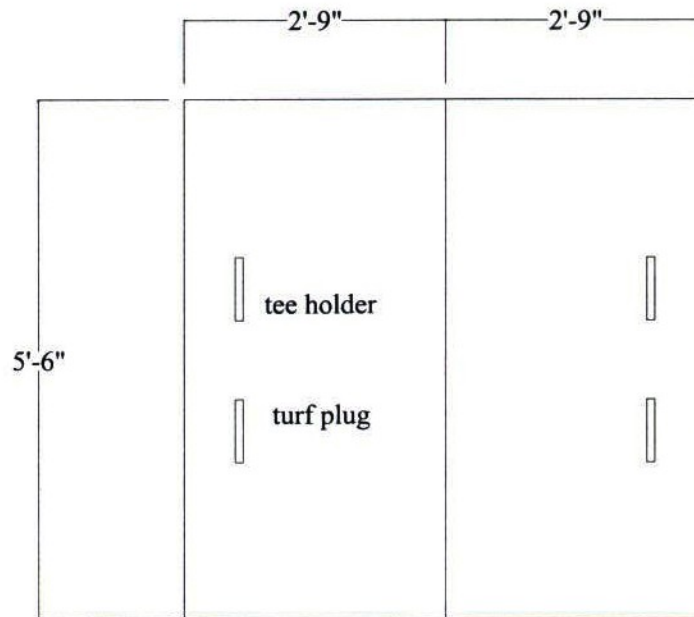

Frame Pattern for TS049 Station

Two 33" by 54" turf pads
fit inside the connected frame

Frame Pattern for TS059 Station

Two 33" by 66" turf pads fit inside connected frame

Frame Pattern for PS059 Station

Two 33" by 66" turf pads and two 16.5" by 66" rough turf pads fit inside the connected frame

Dimensions for base

Assembly PS080 Model

Frame Parts;

- 2 - #1 right corner
- 2 - #2 left corner
- 10 - 0" frame connector
- 2 - 6" frame connector
- 8 - 33" frame extender

Turf Panels;

- 2 - 16.5" x 66" side end caps
- 4 - 13.5" x 49.5" front and back corner caps
- 2 - 33" x 66" fairway panels

Assembly PS080 Plus Model

Frame Parts;

- 2 - #1 right corner
- 2 - #2 left corner
- 6 - 0" frame connector
- 6 - 6" frame connector
- 8 - 33" frame extender

Turf Panels;

- 2 - 22.5" x 66" side end caps
- 4 - 13.5" x 55.5" front and back corner caps
- 2 - 33" x 66" fairway panels

Assembly TB080 Model

Frame Parts;

- 2 - #1 right corner
- 2 - #2 left corner
- 12 - 0" frame connector
- 2 - 6" frame connector
- 10 - 33" frame extender

Turf Panels;

- 2 - 16.5" x 66" side end caps
- 4 - 13.5" x 66" front and back corner caps
- 3 - 33" x 66" fairway panels