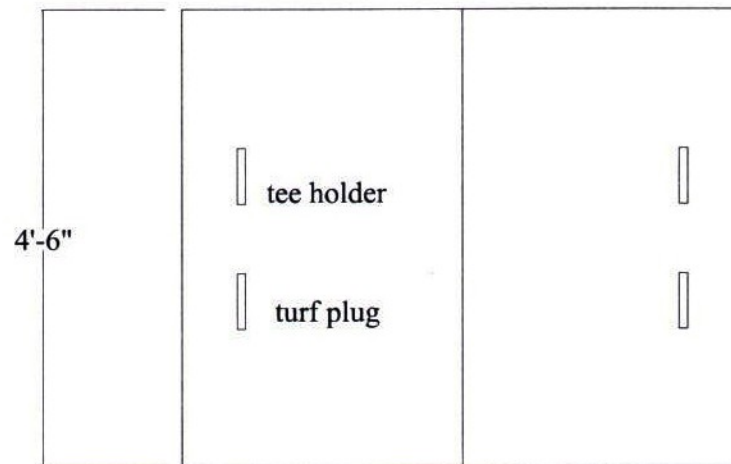

Frame Pattern for TS049 Station

Two 33" by 54" turf pads
fit inside the connected frame

Frame Pattern for TS059 Station

Two 33" by 66" turf pads fit inside connected frame

Frame Pattern for PS059 Station

Two 33" by 66" turf pads and two 16.5" by 66" rough turf pads fit inside the connected frame

Dimensions for base

Assembly PS080 Model

Frame Parts;

- 2 - #1 right corner
- 2 - #2 left corner
- 10 - 0" frame connector
- 2 - 6" frame connector
- 8 - 33" frame extender

Turf Panels;

- 2 - 16.5" x 66" side end caps
- 4 - 13.5" x 49.5" front and back corner caps
- 2 - 33" x 66" fairway panels

Assembly PS080 Plus Model

Frame Parts;

- 2 - #1 right corner
- 2 - #2 left corner
- 6 - 0" frame connector
- 6 - 6" frame connector
- 8 - 33" frame extender

Turf Panels;

- 2 - 22.5" x 66" side end caps
- 4 - 13.5" x 55.5" front and back corner caps
- 2 - 33" x 66" fairway panels