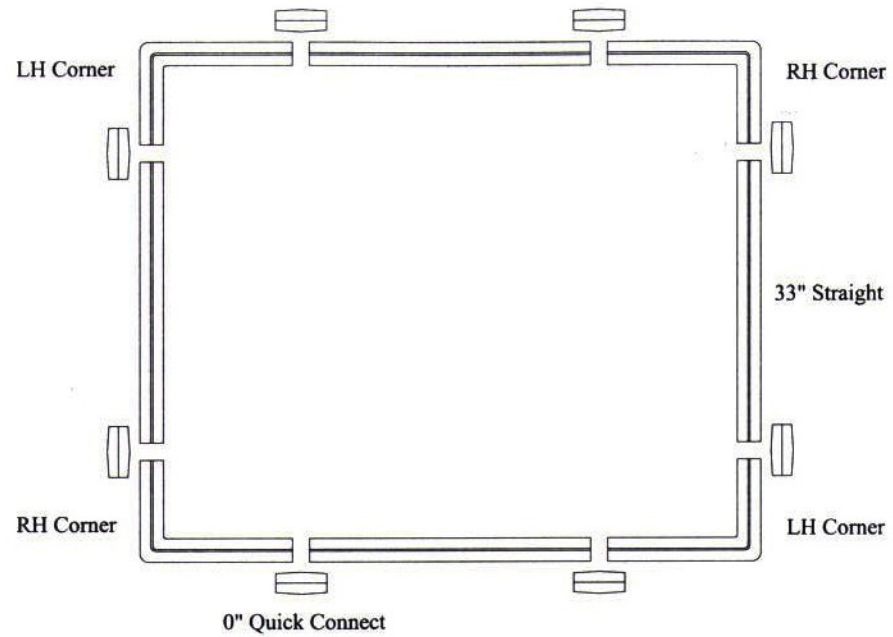

Frame Pattern for TS049 Station

Two 33" by 54" turf pads
fit inside the connected frame

Frame Pattern for TS059 Station

Two 33" by 66" turf pads fit inside connected frame

Frame Pattern for PS059 Station

Two 33" by 66" turf pads and two 16.5" by 66" rough turf pads fit inside the connected frame

Dimensions for base

Assembly PS080 Model

Frame Parts;

- 2 - #1 right corner
- 2 - #2 left corner
- 10 - 0" frame connector
- 2 - 6" frame connector
- 8 - 33" frame extender

Turf Panels;

- 2 - 16.5" x 66" side end caps
- 4 - 13.5" x 49.5" front and back corner caps
- 2 - 33" x 66" fairway panels

Assembly PS080 Plus Model

Frame Parts;

- 2 - #1 right corner
- 2 - #2 left corner
- 6 - 0" frame connector
- 6 - 6" frame connector
- 8 - 33" frame extender

Turf Panels;

- 2 - 22.5" x 66" side end caps
- 4 - 13.5" x 55.5" front and back corner caps
- 2 - 33" x 66" fairway panels

Assembly TB080 Model

Frame Parts;

- 2 - #1 right corner
- 2 - #2 left corner
- 12 - 0" frame connector
- 2 - 6" frame connector
- 10 - 33" frame extender

Turf Panels;

- 2 - 16.5" x 66" side end caps
- 4 - 13.5" x 66" front and back corner caps
- 3 - 33" x 66" fairway panels