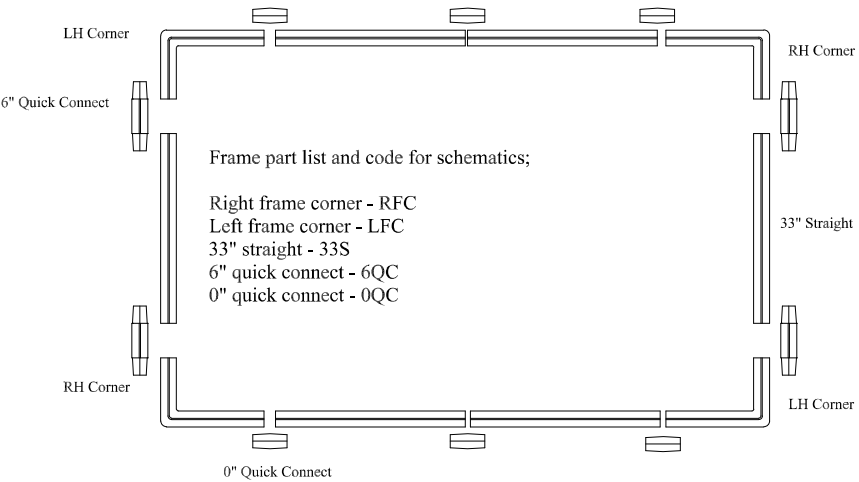

Frame Pattern for TS049 Station

Two 33" by 54" turf pads
fit inside the connected frame

Frame Pattern for TS059 Station

Two 33" by 66" turf pads fit inside connected frame

Frame Pattern for PS059 Station

Two 33" by 66" turf pads and two 16.5" by 66" rough turf pads fit inside the connected frame

Dimensions for base

Assembly PS080 Model

Frame Parts;

- 2 - #1 right corner
- 2 - #2 left corner
- 10 - 0" frame connector
- 2 - 6" frame connector
- 8 - 33" frame extender

Turf Panels;

- 2 - 16.5" x 66" side end caps
- 4 - 13.5" x 49.5" front and back corner caps
- 2 - 33" x 66" fairway panels

Assembly PS080 Plus Model

Frame Parts;

- 2 - #1 right corner
- 2 - #2 left corner
- 6 - 0" frame connector
- 6 - 6" frame connector
- 8 - 33" frame extender

Turf Panels;

- 2 - 22.5" x 66" side end caps
- 4 - 13.5" x 55.5" front and back corner caps
- 2 - 33" x 66" fairway panels

Assembly TB080 Model

Frame Parts;

- 2 - #1 right corner
- 2 - #2 left corner
- 12 - 0" frame connector
- 2 - 6" frame connector
- 10 - 33" frame extender

Turf Panels;

- 2 - 16.5" x 66" side end caps
- 4 - 13.5" x 66" front and back corner caps
- 3 - 33" x 66" fairway panels