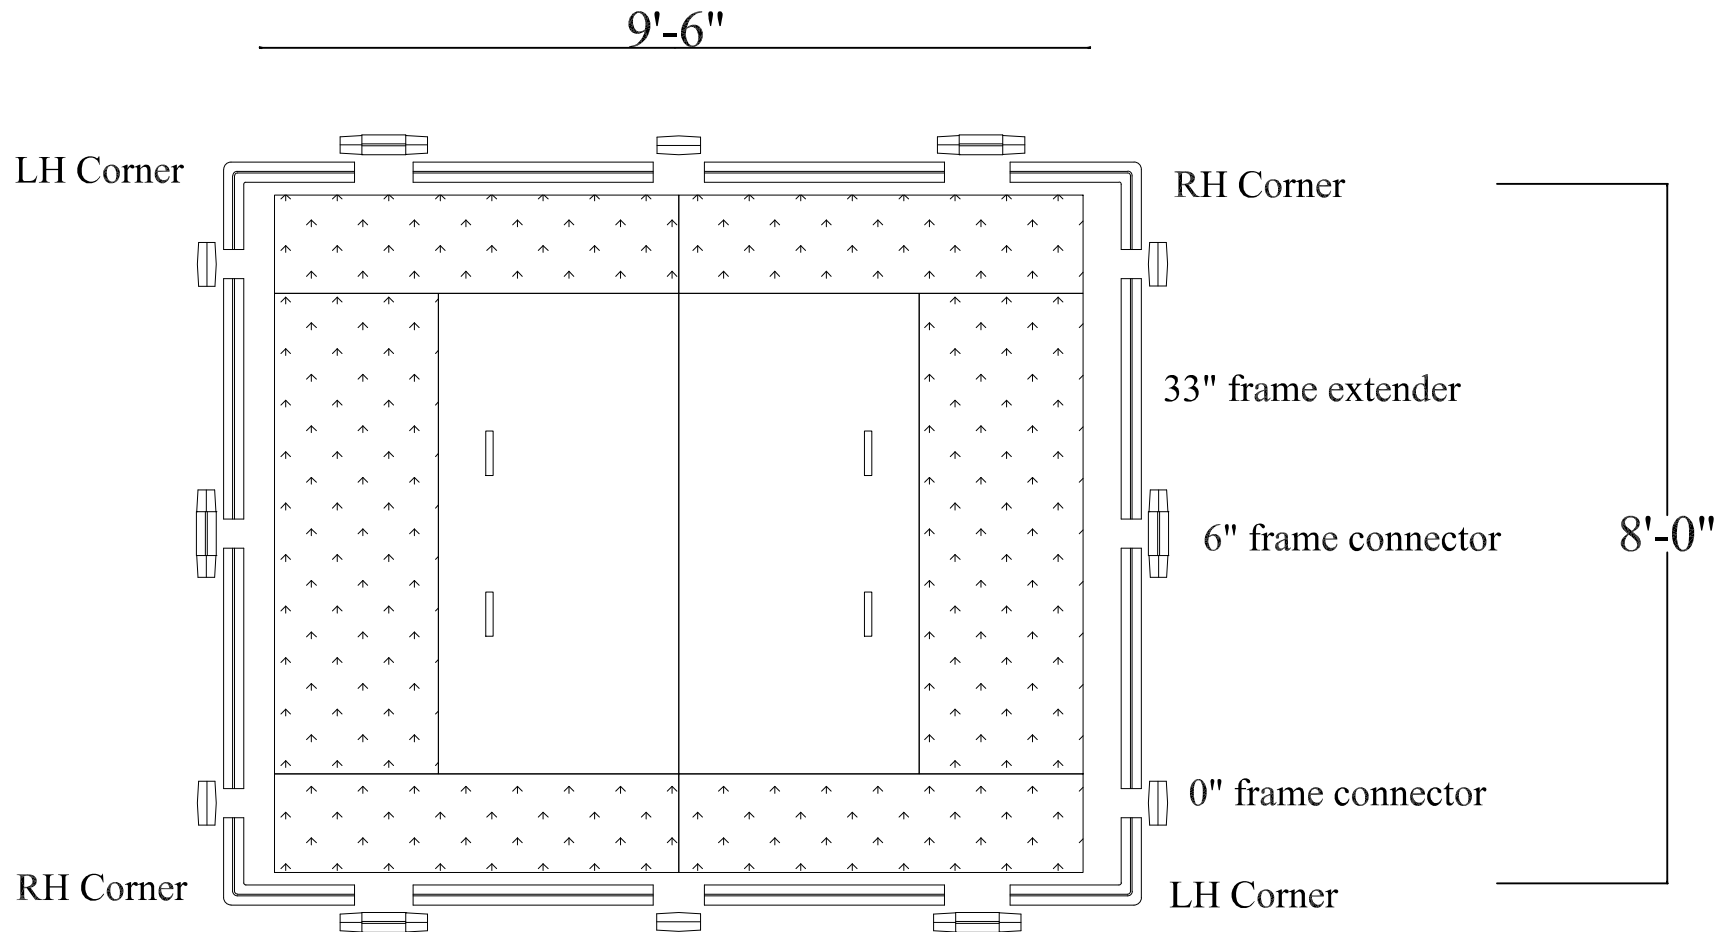

Frame Pattern for TS049 Station

Two 33" by 54" turf pads
fit inside the connected frame

Frame Pattern for TS059 Station

Two 33" by 66" turf pads fit inside connected frame

Frame Pattern for PS059 Station

Two 33" by 66" turf pads and two 16.5" by 66" rough turf pads fit inside the connected frame

Dimensions for base

Assembly PS080 Model

Frame Parts;

- 2 - #1 right corner
- 2 - #2 left corner
- 10 - 0" frame connector
- 2 - 6" frame connector
- 8 - 33" frame extender

Turf Panels;

- 2 - 16.5" x 66" side end caps
- 4 - 13.5" x 49.5" front and back corner caps
- 2 - 33" x 66" fairway panels

Assembly PS080 Plus Model

Frame Parts;

- 2 - #1 right corner
- 2 - #2 left corner
- 6 - 0" frame connector
- 6 - 6" frame connector
- 8 - 33" frame extender

Turf Panels;

- 2 - 22.5" x 66" side end caps
- 4 - 13.5" x 55.5" front and back corner caps
- 2 - 33" x 66" fairway panels

Assembly TB080 Model

Frame Parts;

- 2 - #1 right corner
- 2 - #2 left corner
- 12 - 0" frame connector
- 2 - 6" frame connector
- 10 - 33" frame extender

Turf Panels;

- 2 - 16.5" x 66" side end caps
- 4 - 13.5" x 66" front and back corner caps
- 3 - 33" x 66" fairway panels