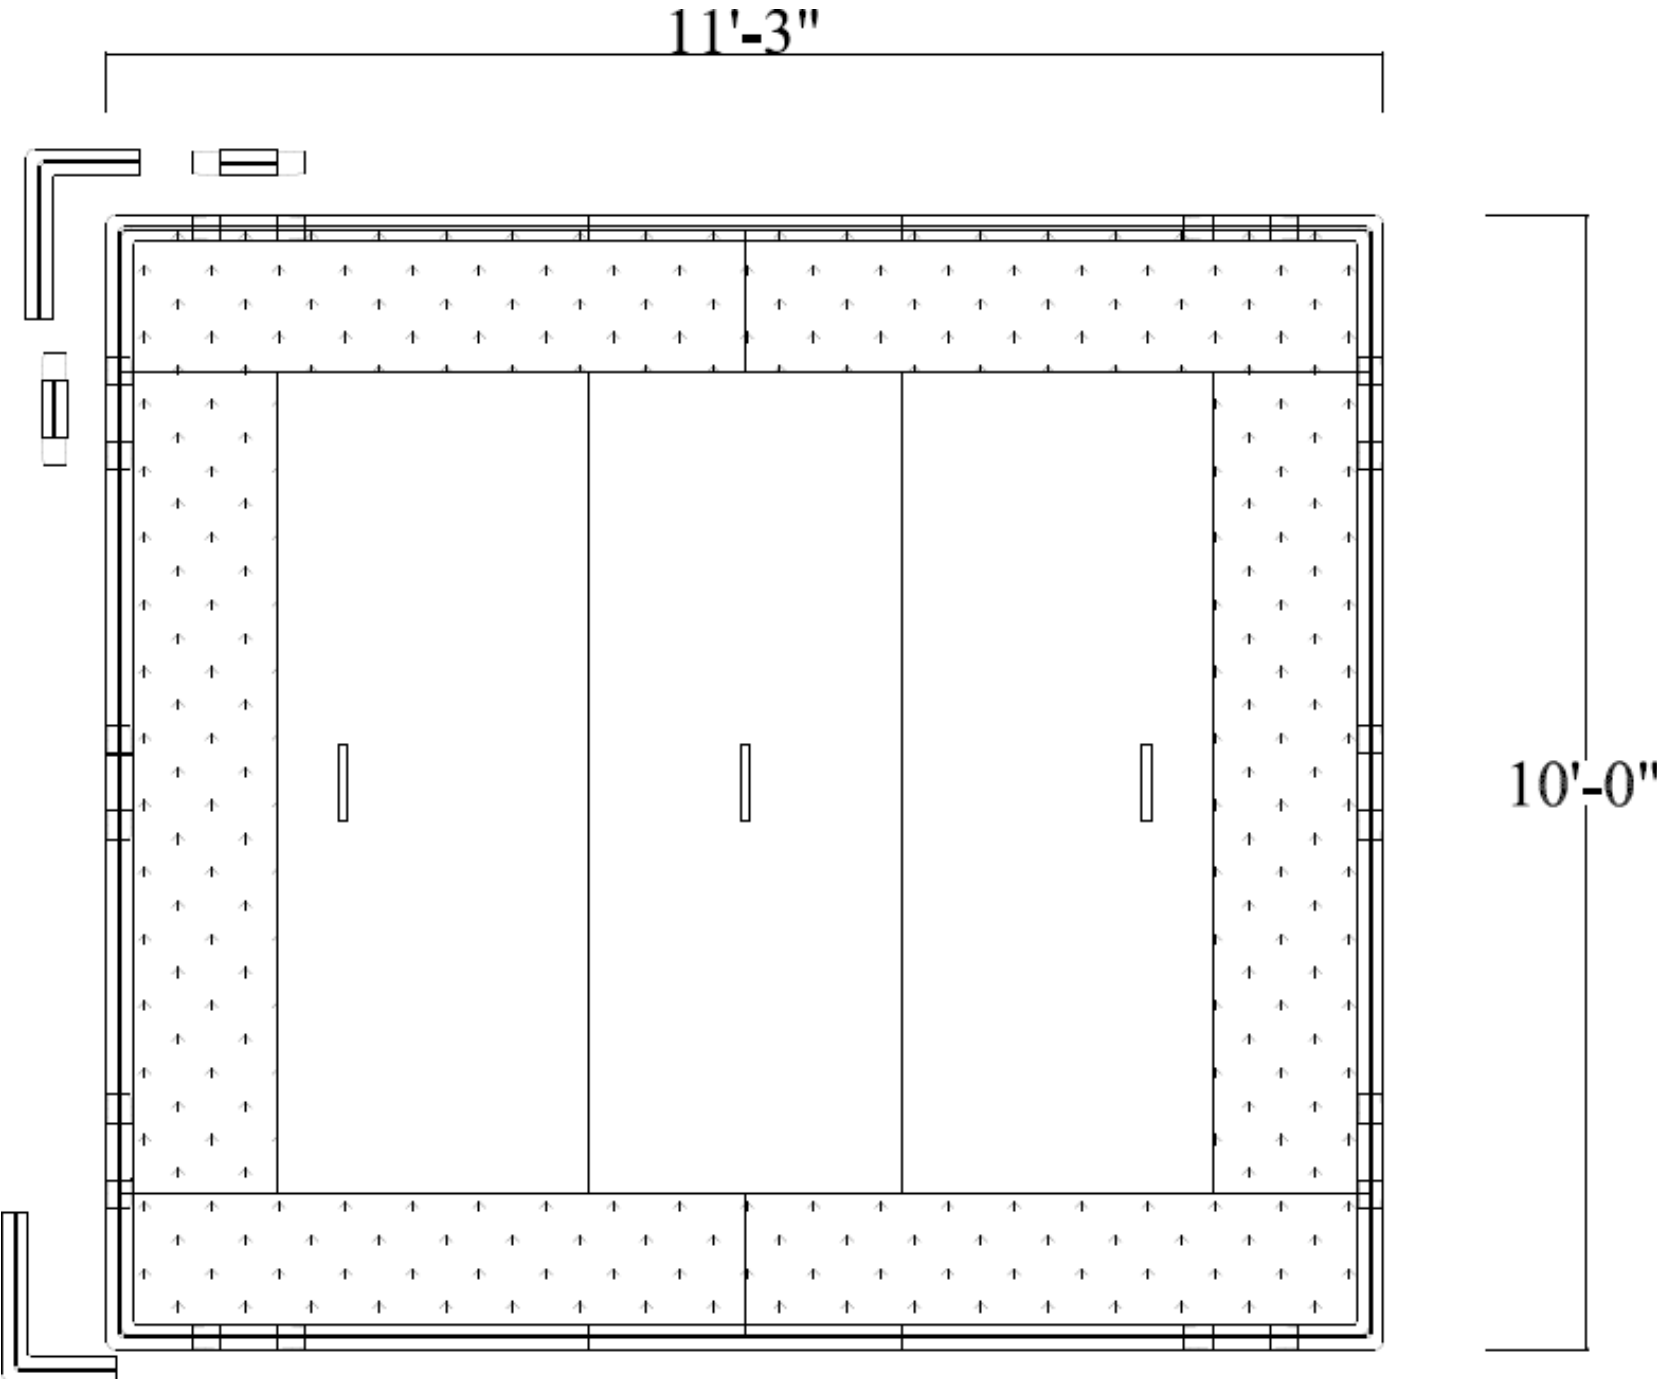

Frame Pattern TB100 3 panel no parts listed