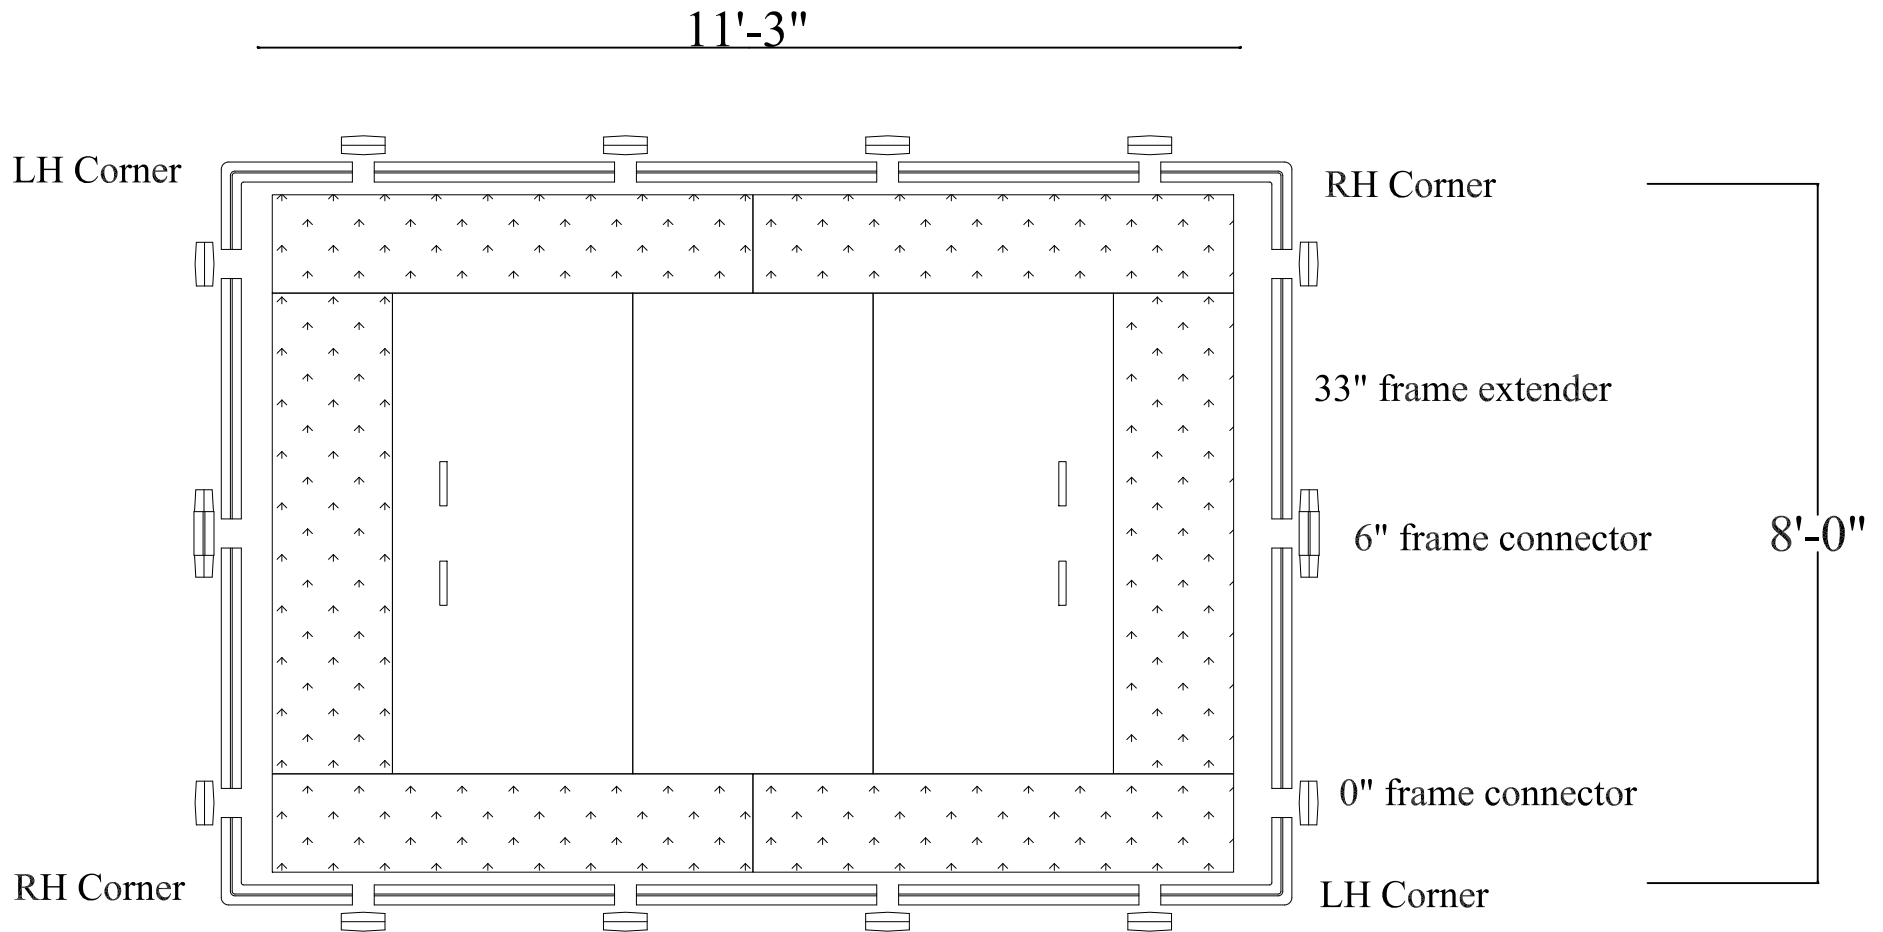

Frame Pattern for TS049 Station

Two 33" by 54" turf pads
fit inside the connected frame

Frame Pattern for TS059 Station

Two 33" by 66" turf pads fit inside connected frame

Frame Pattern for PS059 Station

Two 33" by 66" turf pads and two 16.5" by 66" rough turf pads fit inside the connected frame

Dimensions for base

Assembly PS080 Model

Frame Parts;

- 2 - #1 right corner
- 2 - #2 left corner
- 10 - 0" frame connector
- 2 - 6" frame connector
- 8 - 33" frame extender

Turf Panels;

- 2 - 16.5" x 66" side end caps
- 4 - 13.5" x 49.5" front and back corner caps
- 2 - 33" x 66" fairway panels

Assembly PS080 Plus Model

Frame Parts;

- 2 - #1 right corner
- 2 - #2 left corner
- 6 - 0" frame connector
- 6 - 6" frame connector
- 8 - 33" frame extender

Turf Panels;

- 2 - 22.5" x 66" side end caps
- 4 - 13.5" x 55.5" front and back corner caps
- 2 - 33" x 66" fairway panels

Assembly TB080 Model

Frame Parts;

- 2 - #1 right corner
- 2 - #2 left corner
- 12 - 0" frame connector
- 2 - 6" frame connector
- 10 - 33" frame extender

Turf Panels;

- 2 - 16.5" x 66" side end caps
- 4 - 13.5" x 66" front and back corner caps
- 3 - 33" x 66" fairway panels