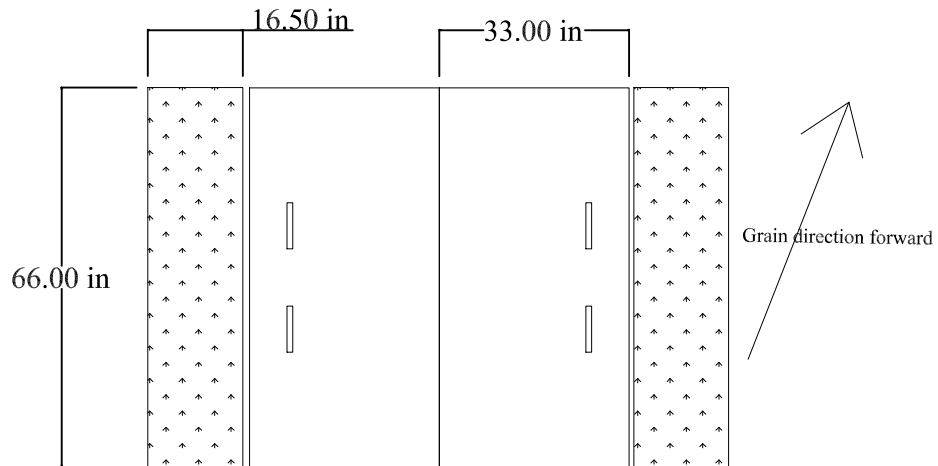

Frame Pattern for TS049 Station

Two 33" by 54" turf pads
fit inside the connected frame

Frame Pattern for TS059 Station

Two 33" by 66" turf pads fit inside connected frame

Frame Pattern for PS059 Station

Two 33" by 66" turf pads and two 16.5" by 66" rough turf pads fit inside the connected frame

Dimensions for base

Assembly PS080 Model

Frame Parts;

- 2 - #1 right corner
- 2 - #2 left corner
- 10 - 0" frame connector
- 2 - 6" frame connector
- 8 - 33" frame extender

Turf Panels;

- 2 - 16.5" x 66" side end caps
- 4 - 13.5" x 49.5" front and back corner caps
- 2 - 33" x 66" fairway panels

Assembly PS080 Plus Model

Frame Parts;

- 2 - #1 right corner
- 2 - #2 left corner
- 6 - 0" frame connector
- 6 - 6" frame connector
- 8 - 33" frame extender

Turf Panels;

- 2 - 22.5" x 66" side end caps
- 4 - 13.5" x 55.5" front and back corner caps
- 2 - 33" x 66" fairway panels

Assembly TB080 Model

Frame Parts;

- 2 - #1 right corner
- 2 - #2 left corner
- 12 - 0" frame connector
- 2 - 6" frame connector
- 10 - 33" frame extender

Turf Panels;

- 2 - 16.5" x 66" side end caps
- 4 - 13.5" x 66" front and back corner caps
- 3 - 33" x 66" fairway panels