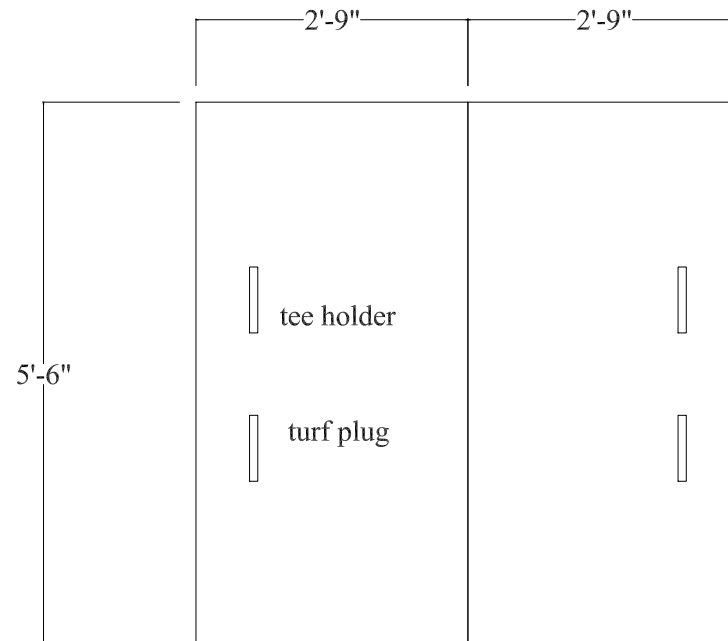

# Frame Pattern for TS059 Station

Two 33" by 66" turf pads fit inside connected frame