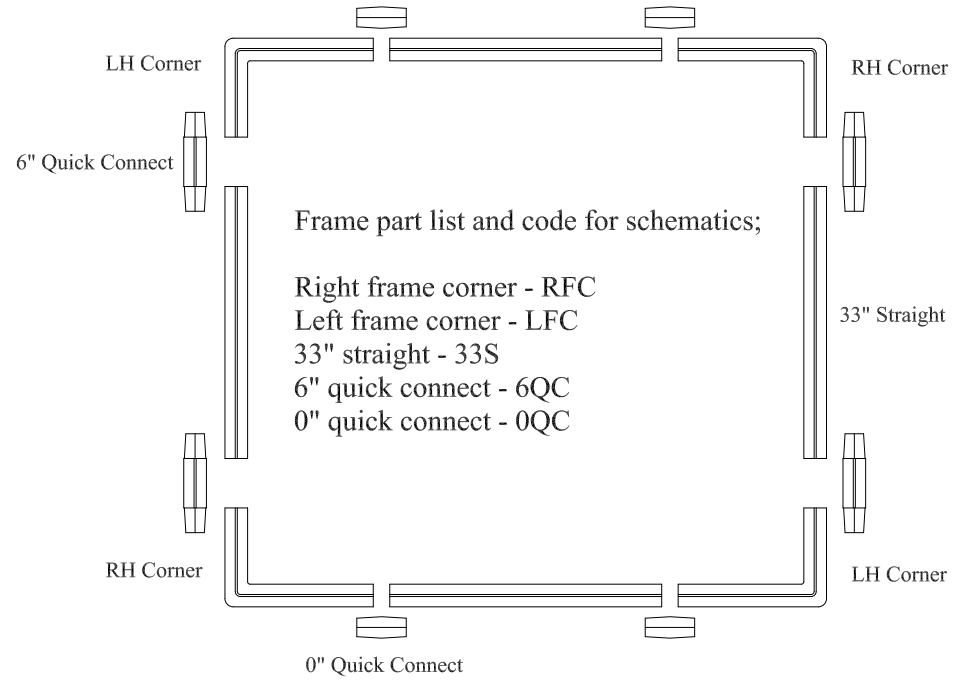

# Frame Pattern for TS059 Station

Two 33" by 66" turf pads fit inside connected frame