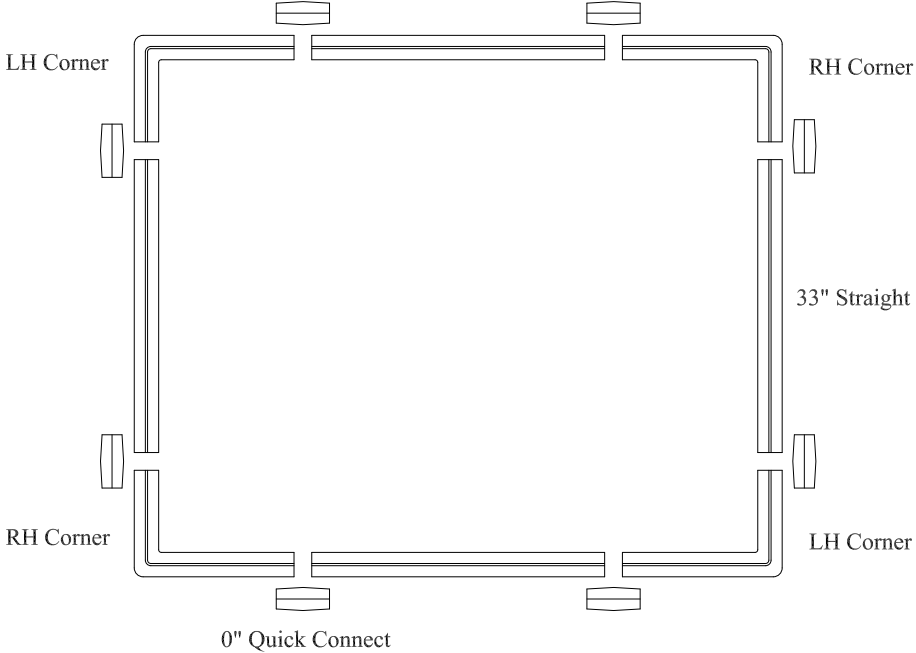

Frame Pattern for TS049 Station

Two 33" by 54" turf pads
fit inside the connected frame