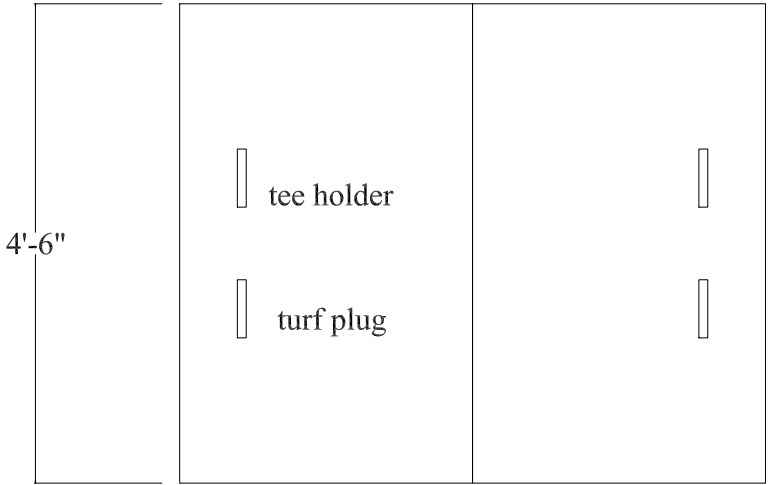

Frame Pattern for TS049 Station

Two 33" by 54" turf pads
fit inside the connected frame