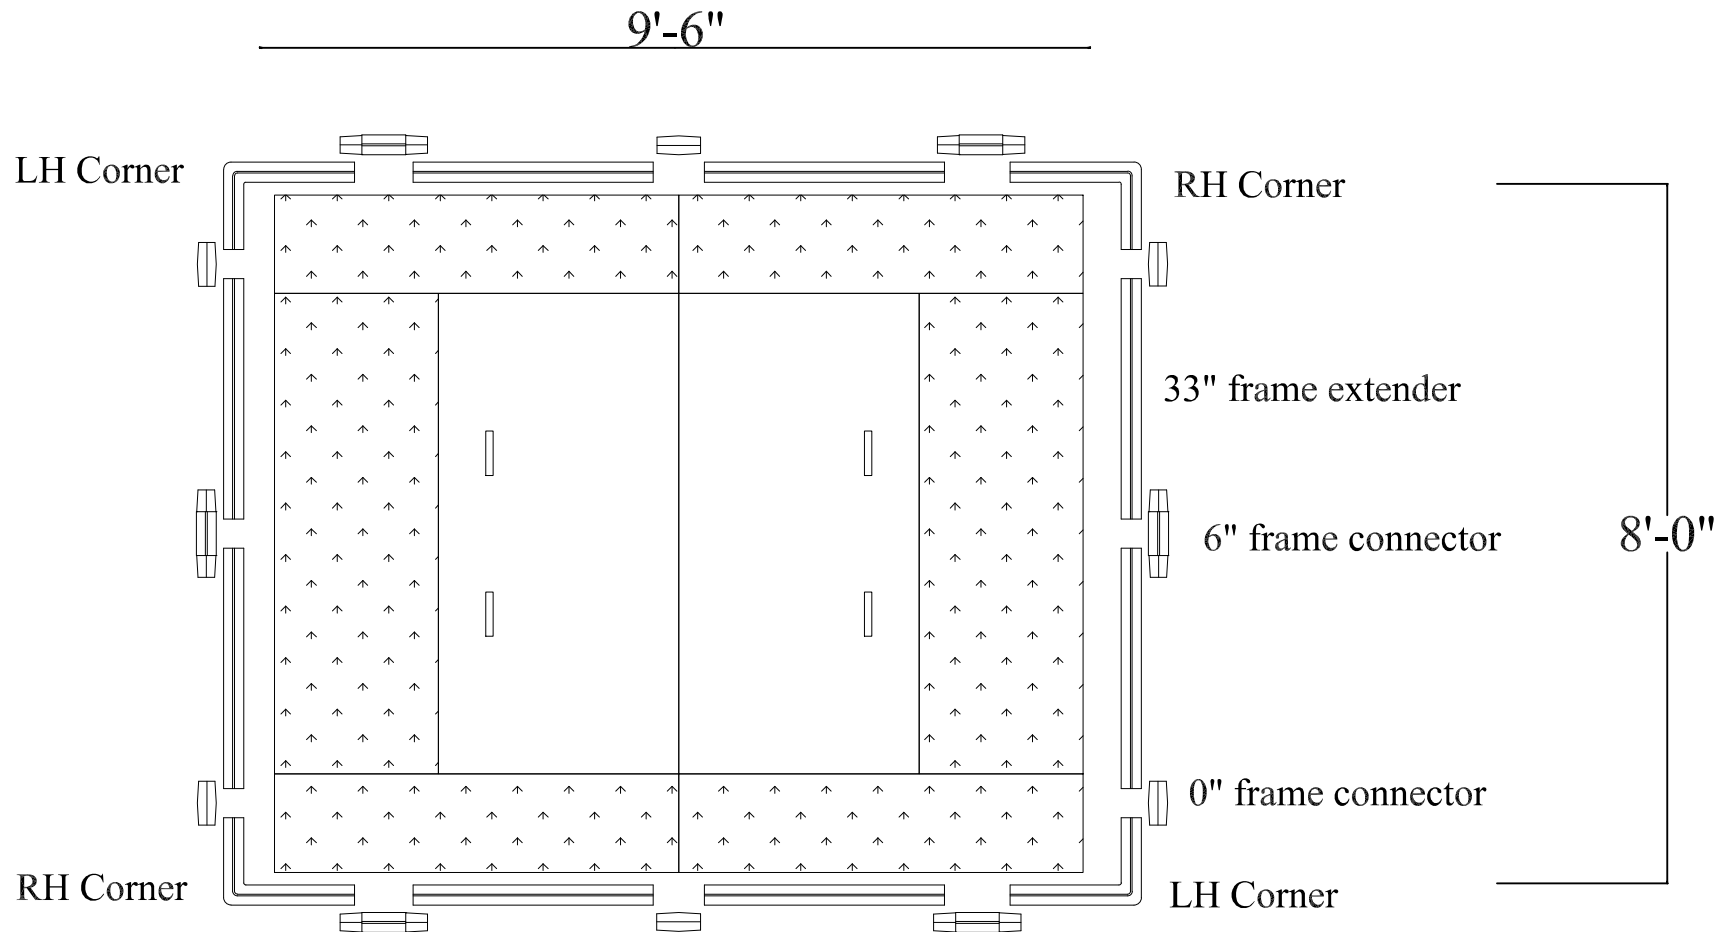

Assembly PS080 Plus Model

Frame Parts;

- 2 - #1 right corner
- 2 - #2 left corner
- 6 - 0" frame connector
- 6 - 6" frame connector
- 8 - 33" frame extender

Turf Panels;

- 2 - 22.5" x 66" side end caps
- 4 - 13.5" x 55.5" front and back corner caps
- 2 - 33" x 66" fairway panels