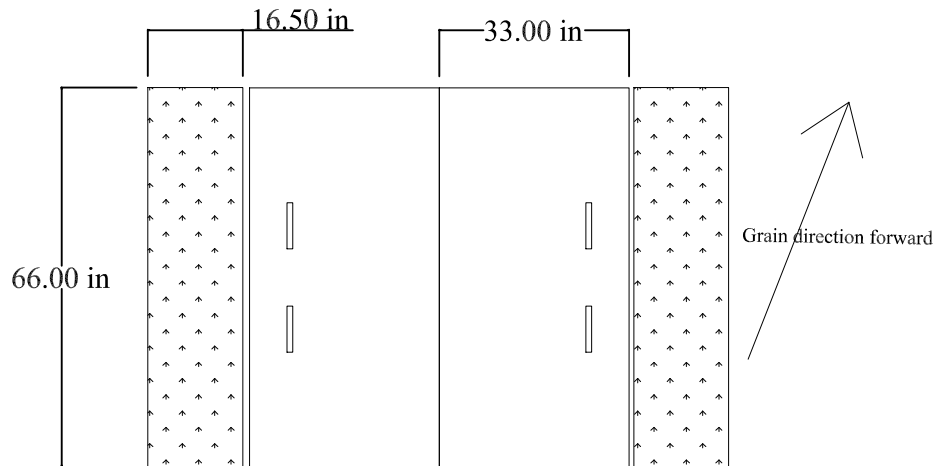

# Frame Pattern for PS049 Station

Two 33" by 54" turf pads and two 16.5" by 54" rough turf pads fit inside the connected frame

# Frame Pattern for PS059 Station

Two 33" by 66" turf pads and two 16.5" by 66" rough turf pads fit inside the connected frame

Dimensions for base

# Frame Pattern for PS059 Station

Two 33" by 66" turf pads and two 16.5" by 66" rough turf pads fit inside the connected frame