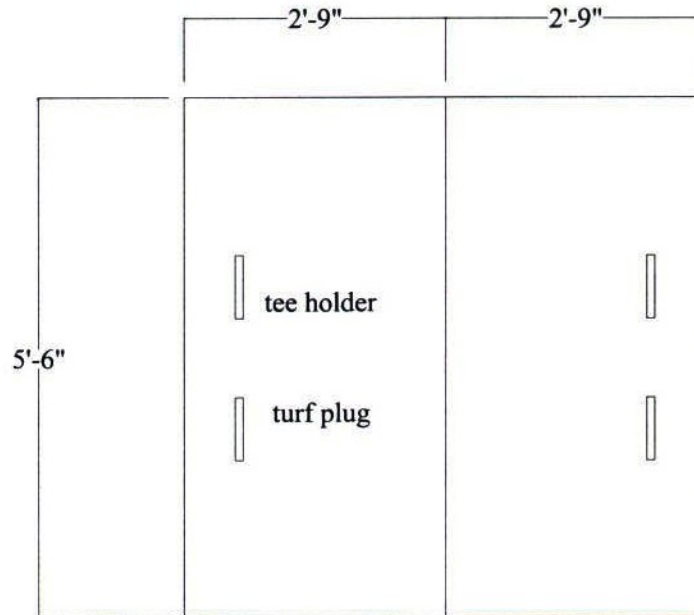

Frame Pattern for TS059 Station

Two 33" by 66" turf pads fit inside connected frame