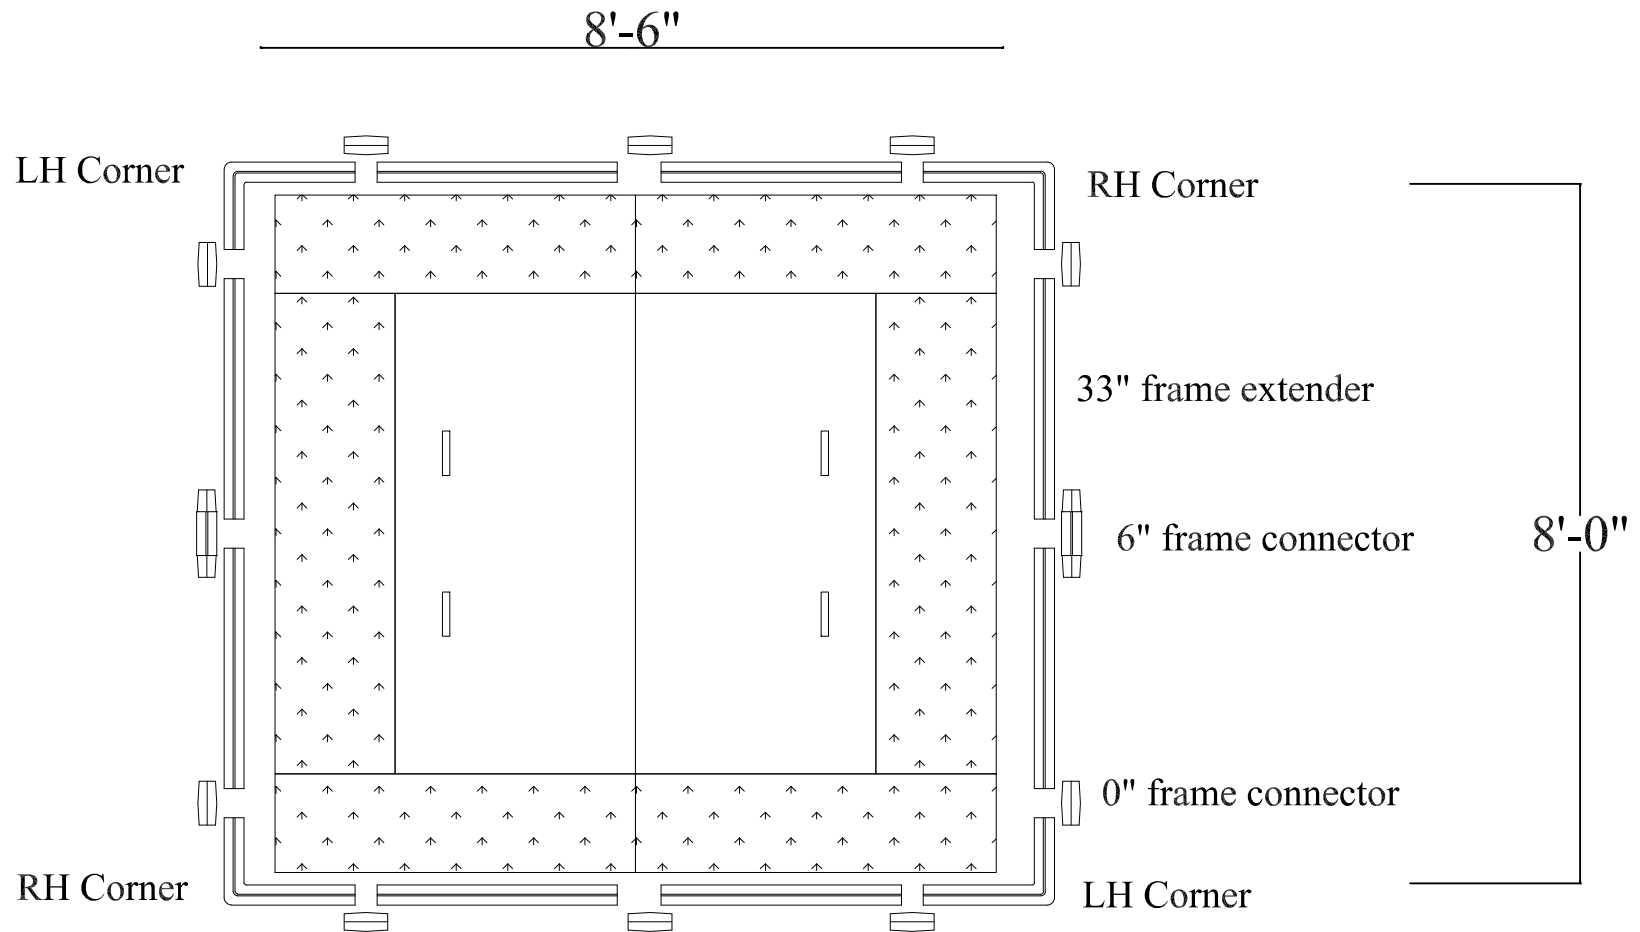

Assembly PS080 Model

Frame Parts;

- 2 - #1 right corner
- 2 - #2 left corner
- 10 - 0" frame connector
- 2 - 6" frame connector
- 8 - 33" frame extender

Turf Panels;

- 2 - 16.5" x 66" side end caps
- 4 - 13.5" x 49.5" front and back corner caps
- 2 - 33" x 66" fairway panels