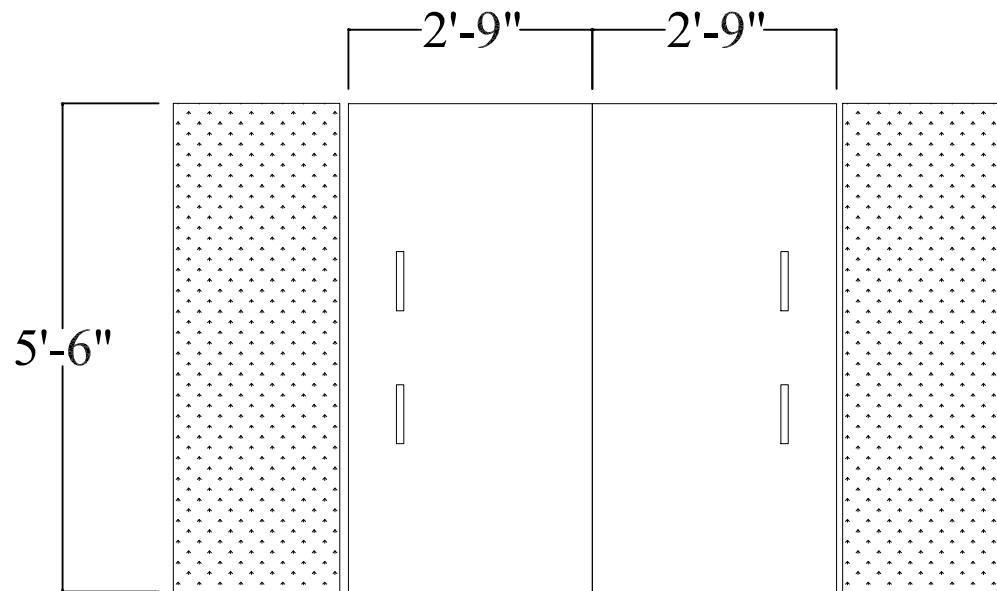

# Frame Pattern for PS049 Station

Two 33" by 54" turf pads and two 16.5" by 54" rough turf pads fit inside the connected frame

# Frame Pattern for PS059 Station

Two 33" by 66" turf pads and two 16.5" by 66" rough turf pads fit inside the connected frame

Dimensions for base

# Frame Pattern for PS059 Station

Two 33" by 66" turf pads and two 16.5" by 66" rough turf pads fit inside the connected frame