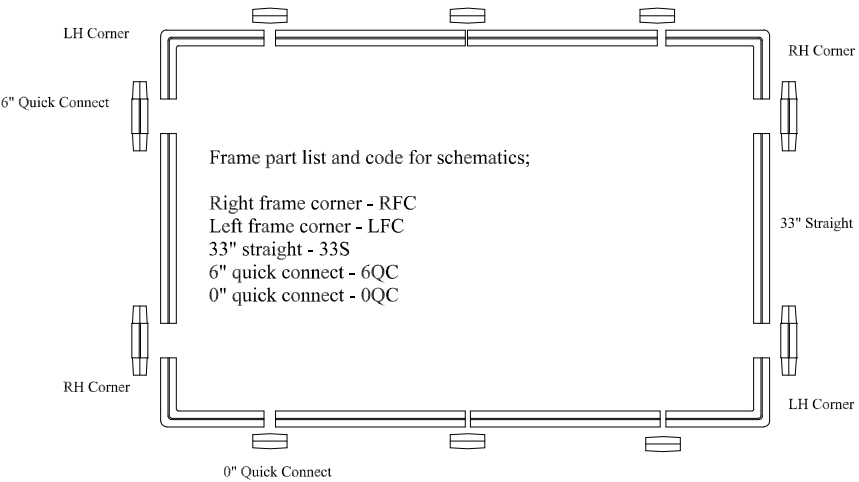

# Frame Pattern for PS049 Station

Two 33" by 54" turf pads and two 16.5" by 54" rough turf pads fit inside the connected frame

# Frame Pattern for PS059 Station

Two 33" by 66" turf pads and two 16.5" by 66" rough turf pads fit inside the connected frame

Dimensions for base

# Frame Pattern for PS059 Station

Two 33" by 66" turf pads and two 16.5" by 66" rough turf pads fit inside the connected frame