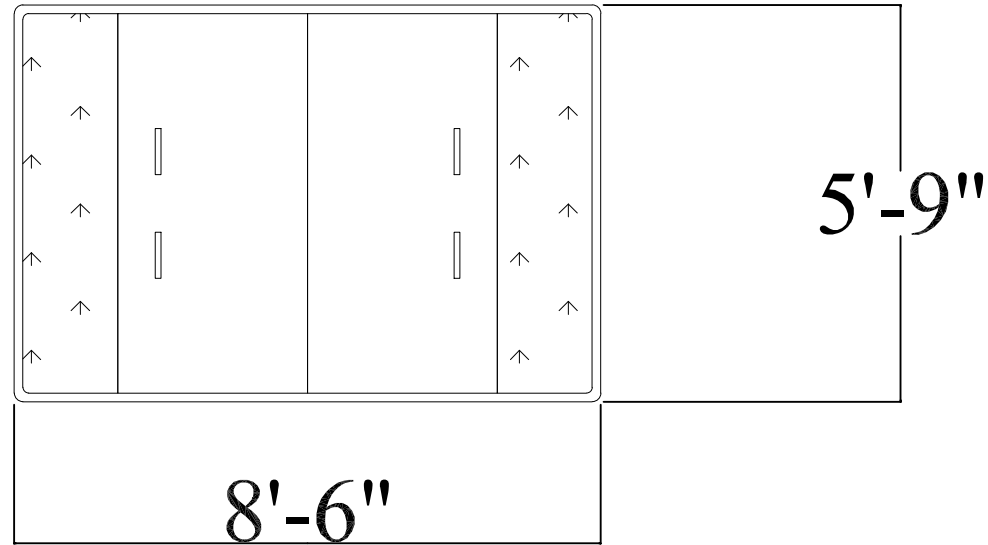

# Frame Pattern for PS049 Station

Two 33" by 54" turf pads and two 16.5" by 54" rough turf pads fit inside the connected frame

# Frame Pattern for PS059 Station

Two 33" by 66" turf pads and two 16.5" by 66" rough turf pads fit inside the connected frame

Dimensions for base

# Frame Pattern for PS059 Station

Two 33" by 66" turf pads and two 16.5" by 66" rough turf pads fit inside the connected frame