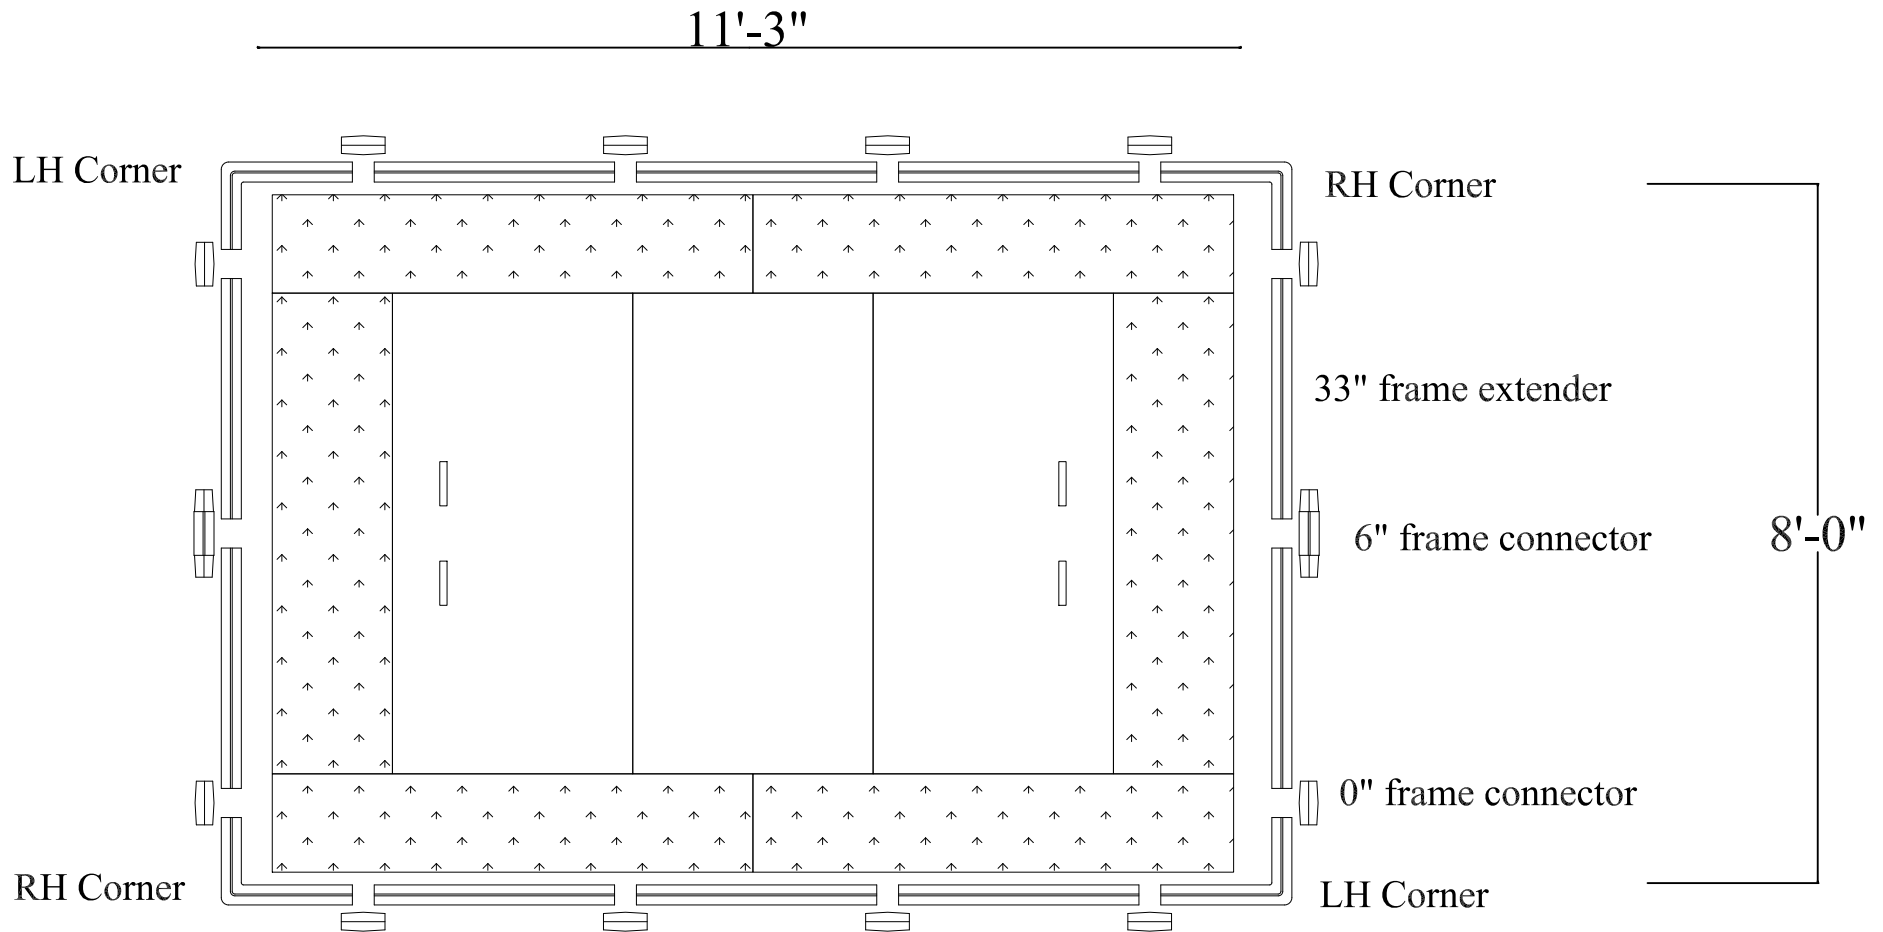

Assembly TB080 Model

Frame Parts;

- 2 - #1 right corner
- 2 - #2 left corner
- 12 - 0" frame connector
- 2 - 6" frame connector
- 10 - 33" frame extender

Turf Panels;

- 2 - 16.5" x 66" side end caps
- 4 - 13.5" x 66" front and back corner caps
- 3 - 33" x 66" fairway panels