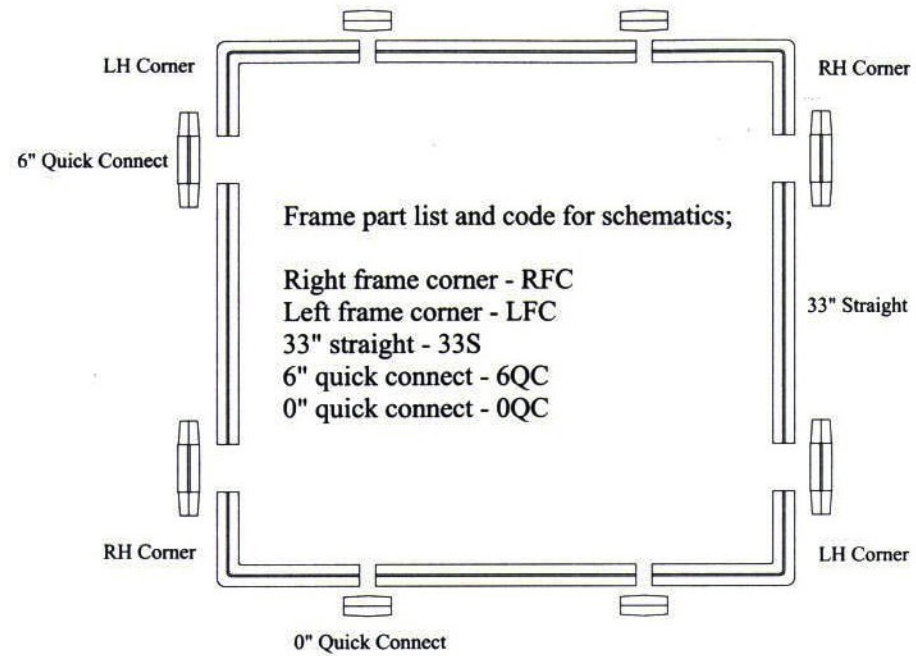

Frame Pattern for TS059 Station

Two 33" by 66" turf pads fit inside connected frame