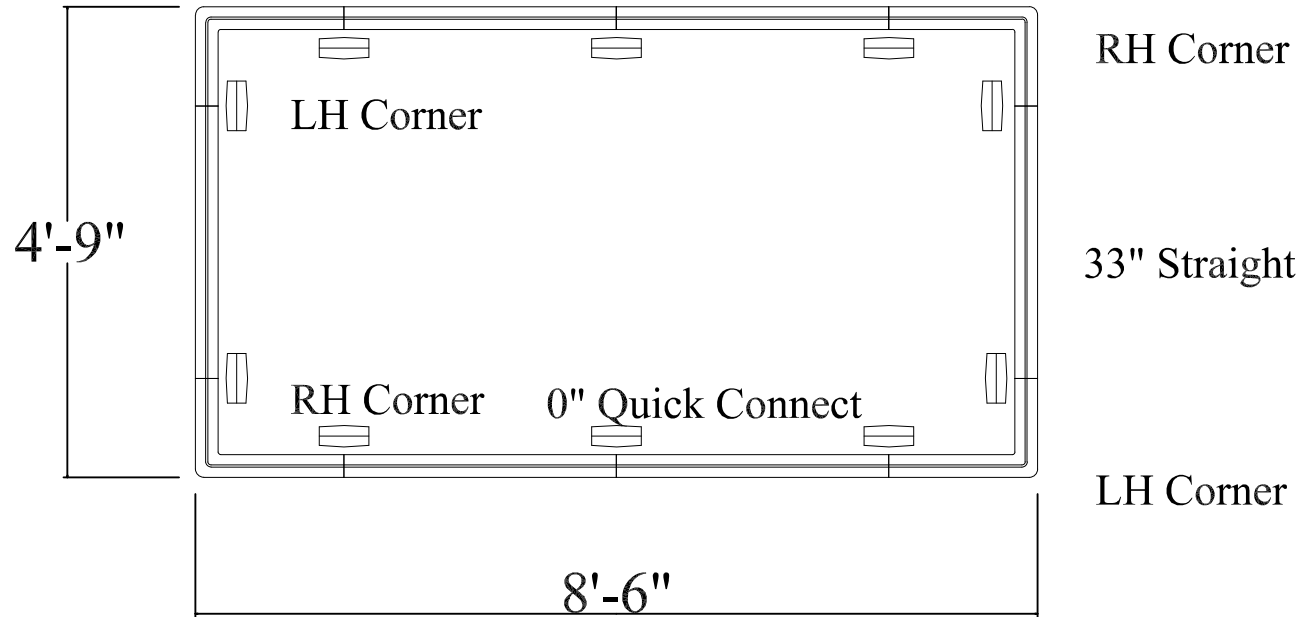

# Frame Pattern for PS049 Station

Two 33" by 54" turf pads and two 16.5" by 54" rough turf pads fit inside the connected frame

# Frame Pattern for PS059 Station

Two 33" by 66" turf pads and two 16.5" by 66" rough turf pads fit inside the connected frame

Dimensions for base

# Frame Pattern for PS059 Station

Two 33" by 66" turf pads and two 16.5" by 66" rough turf pads fit inside the connected frame