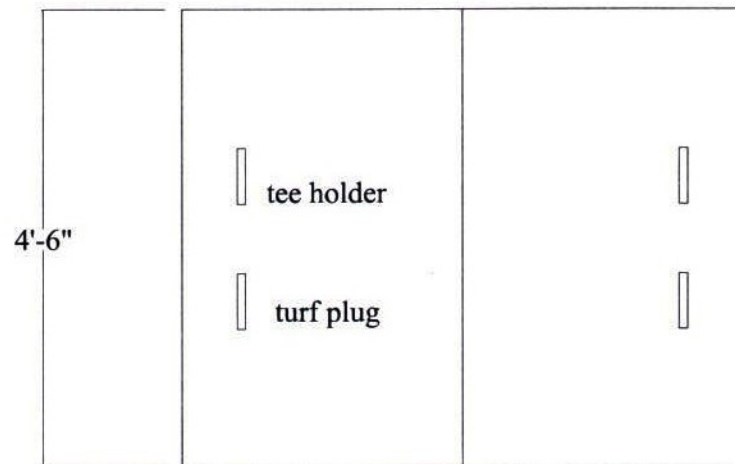

Frame Pattern for TS049 Station

Two 33" by 54" turf pads
fit inside the connected frame