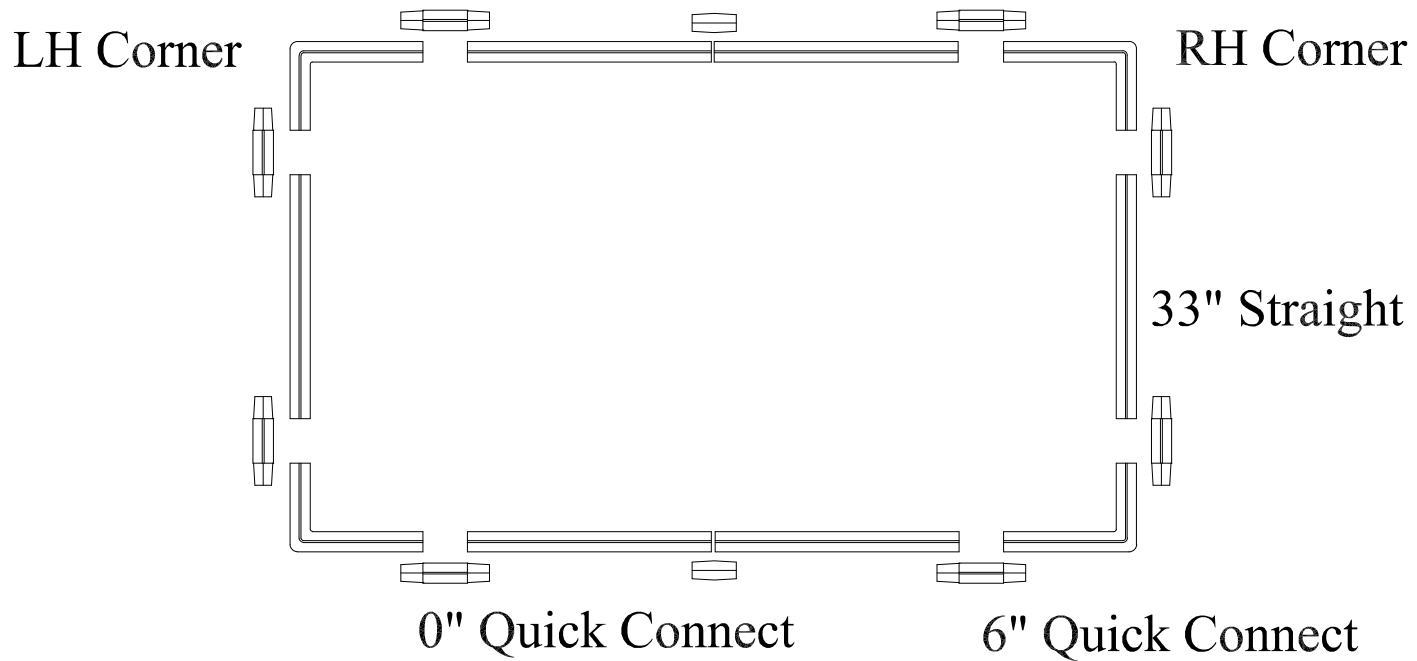

# Frame Pattern for PS059 Station

Two 33" by 66" turf pads and two 16.5" by 66" rough turf pads fit inside the connected frame

Dimensions for base

# Frame Pattern for PS059 Station

Two 33" by 66" turf pads and two 16.5" by 66" rough turf pads fit inside the connected frame