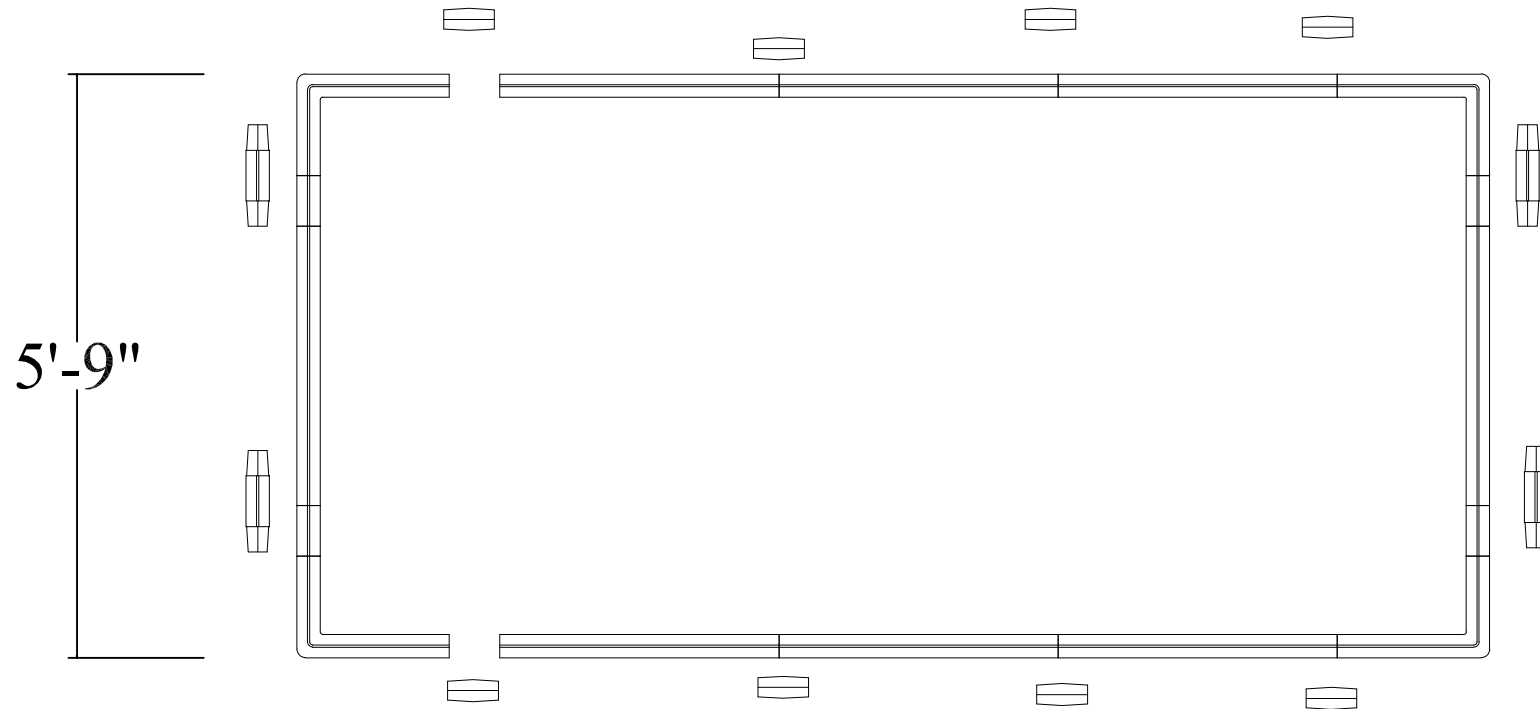

Tee Line Model TB059 assembly pattern